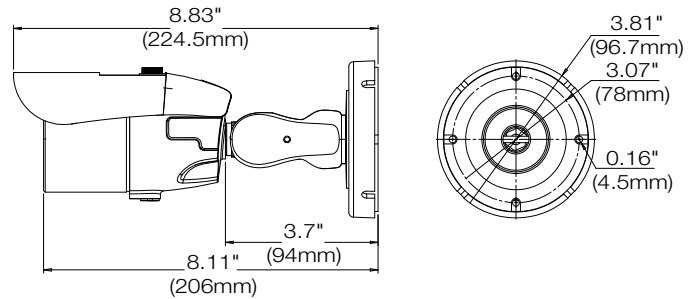

## Dimensions

unit: Inch (mm)

## Specifications

IMAGE	
Image sensor	5MP 1/2.8" CMOS
Active pixels	2608(H) x 1960(V)
Scanning system	Progressive scan
Frequency	60Hz / 50Hz
Signal technology	Universal HD over Coax® technology with HD-Analog, HD-TVI, HD-CVI to 5MP
Synchronization	Internal
Resolution	2592(H) x 1944(V)
Minimum scene illumination	0.08 lux (color) 0 lux (B&W)
Video output	HD-Analog and HD-TVI: 5MP/1944p @ 20fps and 12.5fps HD-Analog, HD-TVI and HD-CVI: 4MP/1440p @ 30fps
2nd video output	CVBS output for video testing
I/O	
Alarm output	1 alarm output
LENS	
Focal length	2.7 - 13.5mm
Lens type	Vari-focal p-iris lens
Field of view (FoV)	122 - 40.8°
IR distance	100ft range
OPERATIONAL	
Shutter mode	Auto
Shutter speed	1/30-1/30,000
Backlight (BLC)	Yes
Star-Light (sense-up)	Off - x32
Wide Dynamic Range (WDR)	Double shutter WDR
Wide dynamic range (WDR) dB	120dB
Smart DNR™	3D/2D DNR
3D digital noise reduction	
White balance	Yes
Day / night	Auto, day (color), night (B/W)
Mirror / flip	Yes
Auto gain control	Max 72dB
Motion detection	Yes
Privacy zones	Yes
Sharpness	Yes
Gamma	0.45
De-fog	Yes
RS485 / UTP built-in	Pelco D / UTC
ENVIRONMENTAL	
Operating temperature	-4°F - 122°F (-20°C - 50°C)
Operating humidity	10-90% RH (non-condensing)
IP rating	IP66 environmental-rated dust-tight and water-resistant
Other certifications	FCC, CE, ROHS
ELECTRICAL	
Power requirements	DC12V/AC24V dual voltage
Power consumption	DC12V(LED OFF): 3.3W (275mA)
	DC12V(LED ON): 5W (420mA)
	AC24V(LED OFF): 2.86W (220mA)
	AC24V(LED ON): 4.4W (310mA)
MECHANICAL	
Material	Aluminum bullet housing
Dimensions	8.83" x 3.81" (224.5 x 96.7 mm)
Weight	1.65lbs (0.75kg)