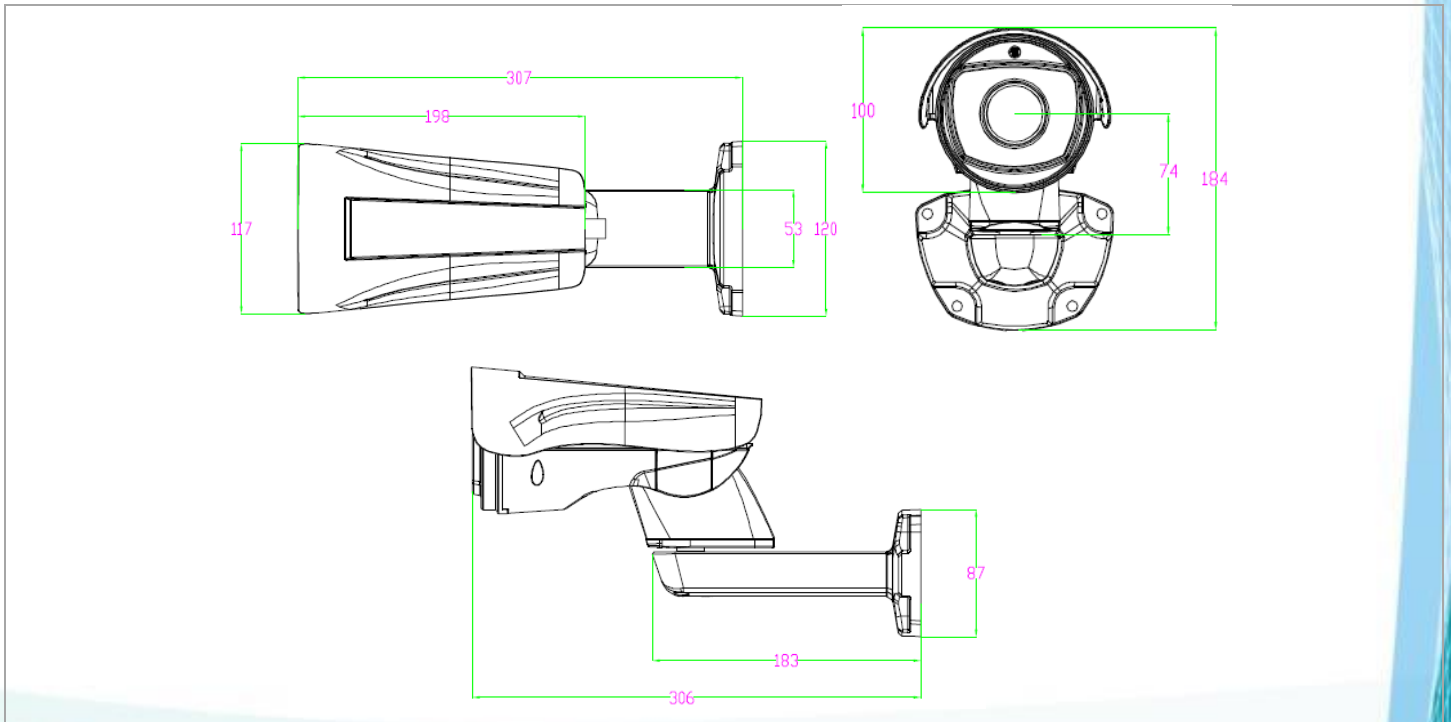

EZA6210

2Megapixel IR Night Vision
Outdoor Bullet PTZ Camera

ONVIF

Features

- 2MP Progressive scan CMOS sensor
- 5.1~51mm motorized lens
- PTZ function support , Pan, Tilt, 10x Optical Zoom
- Provides True Day/Night functionality with automatic IR filter operation
- Extended IR range up to 100M (depends on scene IR reflectivity)
- Weather-proof IP66 rated
- Supports UTC function: Control camera OSD settings directly from DVR end

Dimensions

*All images presented in this document are for example only. Product models may vary in different countries. Please visit EverFocus regional Websites for detailed ordering information.

*Information contained in this document is subject to change without notice.

Specification

Camera	
Image Sensor	1/2.9" SONY CMOS Sensor
Image Resolution	2MP
TV System	PAL/NTSC
S/N Ratio	>50db
PTZ	
Horizontal Rotation Speed	30°/S
Horizontal Rotation Range	0°~200°
Tilt Rotation Speed	25°/s
Tilt Rotation Range	-45°~40°
Preset Points	220
Guard Tours	3 groups
Guard Points Max.	Max.16 points
Lens	
Focus Length	5.1mm-51mm
Focus Control	10X Optical Zoom
Night Vision	
Infrared LED	6PCS Array IR LEDES + 2PCS Laser Lamp
IR Range	100m
Day-night mode	AUTO
Interface	
Audio	No
Alarm	No
Communication	
UTC	Support
RS485	Support
General	
Weatherproof	IP66
Operating Temperature	-40°~ +60°
Operating Humidity	≤90% Non Condensing
Power	DC12V 2A
Lightning Protection	Transient voltage 6000V
Dimensions(Φ xH)	396x196x160mm
Weight	3Kgs