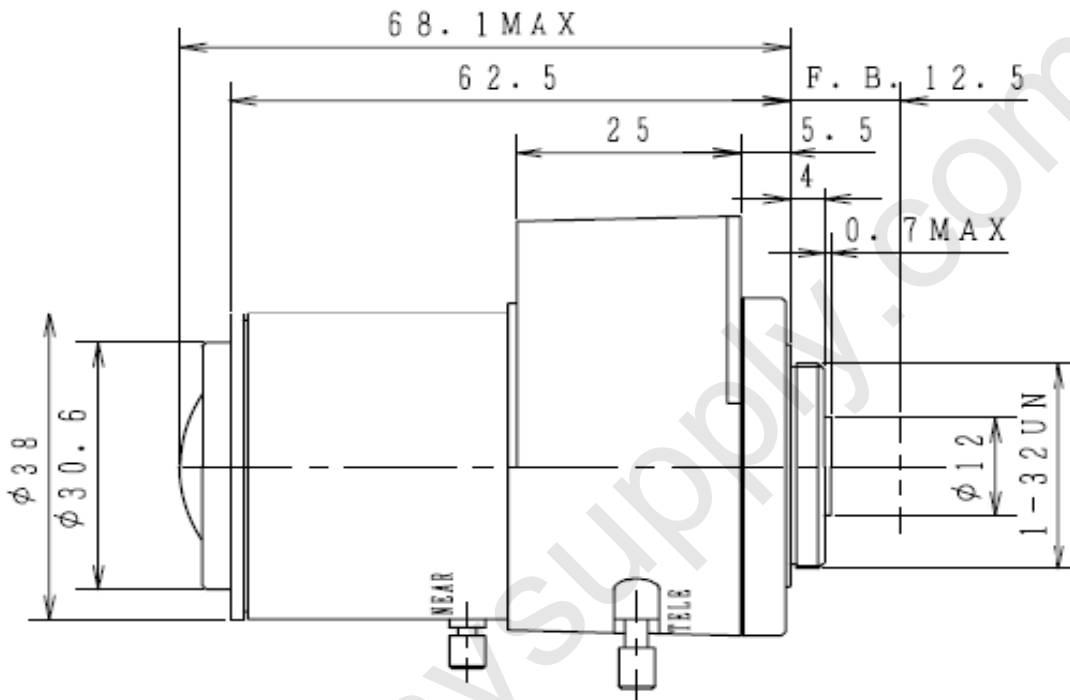

LMVZ272A

Model	LMVZ272A
Focal Length (mm)	2.7~12
Image Size (mm)	1/3" ($\phi 6$)
Iris Range (F-Stop)	F1.0~360
Focusing Range (m)	0.25~ ∞
Iris Control	DC
Focus Control	Manual
Angle of View (degrees)	—
2/3"	—
1/2"	—
1/3"	96.0X72.6~22.6X17.1
Back Focus in Air (mm)	8.52~20.77
Mount	CS-Mount
Filter Size (mm)	—
Size (mm)	$\phi 38 \times 50 \times 68.1$
Weight (g)	80
Temperature Range	-10°C ~ 45°C