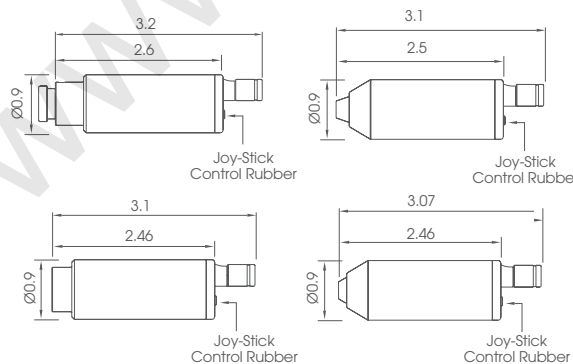

Board Lens Options

For design help, accessories or pricing, please contact:
sales@avsupply or call: 1-858-565-1101