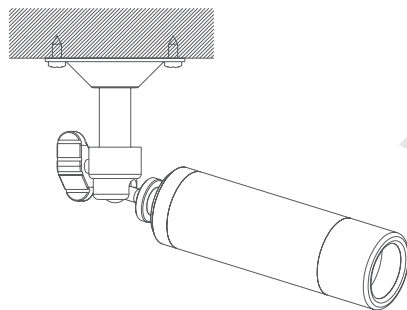

MOUNTING POSITION