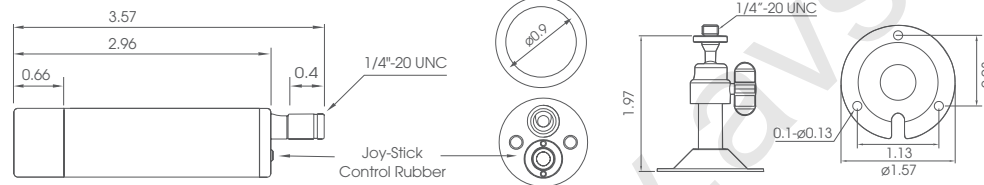

General Feature Diagram Unit: (inch)