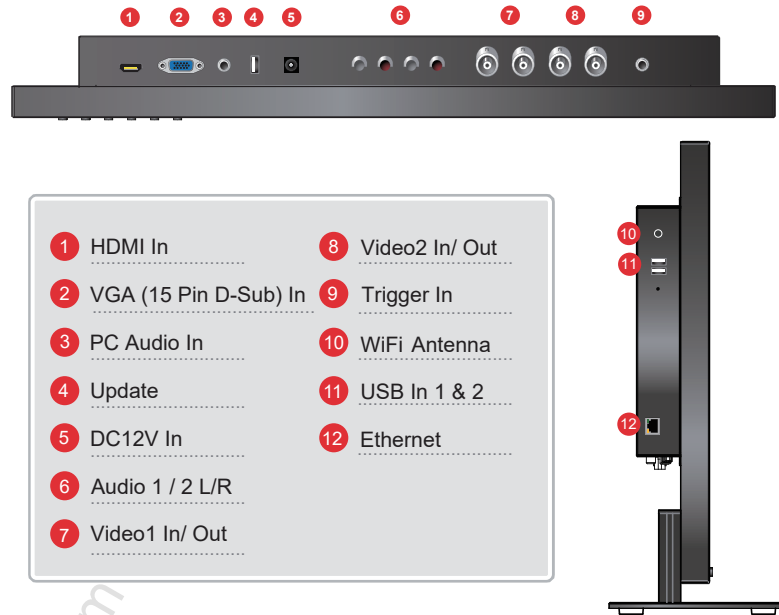

SPECIFICATIONS

27IREDP	
Display	
Screen Size	27 Inch
Max. Resolution	1920 x 1080 @ 60Hz
Pixel Pitch	0.3114 x 0.3114m
Brightness	250cd/m²
Contrast Ratio	1000 : 1
Aspect Ratio	16 : 9
Viewing Angle (H/V)	178° / 178°
Display Color	16.7 Million
Response Time	< 14ms
Video System	NTSC / PAL
Interface	
RJ45	Built-In Android 4.2 OS, Quad Core RK3188, Cortex A9, 8GB Internal Memory WiFi 802.11b/g/n
Video In / Out (BNC Type)	2 In / 2 Out
HDMI In	1 In
VGA In (15Pin D-Sub)	1 In
Audio In (RCA Type)	2 Left & Right
PC Stereo In	1 In
Transmitter	
Remote Control	Yes
Audio	
Built-in Speakers	Yes (1W x 2)
Features	
Filter Type	3D Comb Filter
Deinterlacing	Yes
Noise Reduction Control (NR)	Yes
Advanced Auto Power Recovery	Yes
Auto Pixel Shift	Yes
Auto Source Sequencing	Yes
Trigger Sensor	Yes (NO / NC)
Multi Language	English, Spanish, French, German, Italian
General	
Outline Dimension (W x H x D)	25.20" x 16.89" x 6.30" (w/stand)
Net Weight	9.20 kg (20.28 lbs)
Material / Color	Metal / Black
Desk Top Stand	Yes
Part / Labor	3year / 3year
Consumption: < On	< 35W DC 12V / 5A
Operating Temperature	0° ~ 40° C / 32° ~ 104° F
Storage Temperature	-20° ~ 60° C / -4° ~ 140° F
Mounts	
VESA™ Mount Size	200 x 100mm, 100 x 100mm
Wall	WB-5, WB-10, WB-30, WB-31
Ceiling	CMK-01 with FMA-01

INPUT INTERFACE