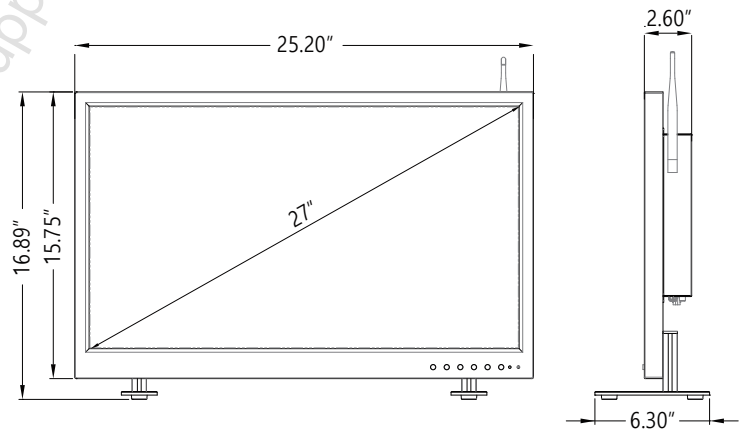

DIMENSIONS