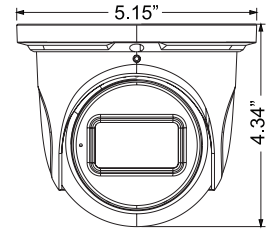

VTC-THT2RMS

Transcendent 2.0 Megapixel Indoor/Outdoor 4-in-1 HD-over-Coax Turret Camera with a Motorized Varifocal Lens

Also Available in Charcoal Gray (VTC-THT2RMSB)