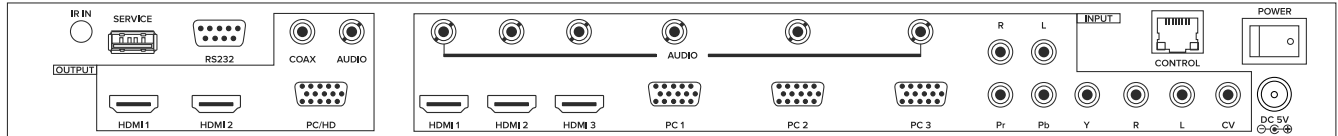

Accessories Included

1x Power Adapter	US, UK and Euro
------------------	-----------------

1x User Manual

1x Rack Ear Set

1x HD15 to YUV adapter cable

1x IR Remote Control

1x IR Extender

1x Operations Manual

Model Number

1T-VS-668	Universal Video Scaler/Switcher
-----------	---------------------------------

1T-VS-668

Universal Video Scaler/Switcher

Panel Drawings

Resolution Table

Resolution	V. Rate/Hz	Scan	Format	Valid Connector	
480i	720x480	60 (NTSC)	Interlaced	Composite, YUV	HD-15,HDMI,YUV,CV
576i	720x576	50 (PAL)	Interlaced	Composite, YUV	HD-15,HDMI,YUV,CV
480p	720x480	60	Progressive	YPbPr/RGBHV	HD-15,HDMI,YUV
576p	720x576	50	Progressive	YPbPr/RGBHV	HD-15,HDMI,YUV
720p	1280x720	50,60	Progressive	YPbPr/RGBHV	HD-15,HDMI,YUV
1080i	1920x1080	50,60	Interlaced	YPbPr/RGBHV	HD-15,HDMI,YUV
1080p	1920x1080	50,60	Progressive	YPbPr/RGBHV	HD-15,HDMI,YUV
VGA	640x480	60	Progressive	RGBHV	HD-15,HDMI
SVGA	800x600	60	Progressive	RGBHV	HD-15,HDMI
XGA	1024x768	60	Progressive	RGBHV	HD-15,HDMI
WXGA	1280x768	60	Progressive	RGBHV	HD-15,HDMI
WXGA	1280x800	60	Progressive	RGBHV	HD-15,HDMI
SXGA	1280x1024	60	Progressive	RGBHV	HD-15,HDMI
	1360x768	60	Progressive	RGBHV	HD-15,HDMI
SXGA+	1400x1050	60	Progressive	RGBHV	HD-15,HDMI
	1440x900	60	Progressive	RGBHV	HD-15,HDMI
UXGA	1600x1200	60	Progressive	RGBHV	HD-15,HDMI
WSXGA	1680x1050	60	Progressive	RGBHV	HD-15,HDMI
WUXGA	1920x1200	60	Progressive	RGBHV	HD-15,HDMI