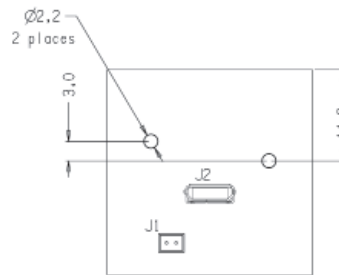

2MP 1080p UVC Board Camera with YUY2 and MJPEG output 24C2.05USB-S Preliminary

Product Features

- 1080p with multiple format choices
- YUY2 and MJPEG picture format compression
- 32mm x 32mm
- USB2.0 UVC compliant
- M-12 Lens Mount

optional board lens (shown)

**Metal M-12 Mount
J2 Connector**
micro USB2 Type B

J1 Connector
01 GROUND
02 LED Trigger Output

Technical Specifications

		24C2.05USB-S	
Sensor		1/2.7" CMOS	
Picture Format		YUY2, MJPG	
Resolution and Frame Rates	MJPEG compressed	Still Capture choices	1920x1080/30fps 1280x720/30fps 800x600/30fps 640x480/30fps
	YUY2 uncompressed	Video Capture choices. Still image not possible	1920x1080/5fps 1280x720/10fps 800x600/20fps 640x480/30fps
Adjustable Settings		Contrast, Brightness, Hue, Resolution, Gamma, White Balance, Exposure	
Supported Operating Systems		Windows XP, 7, 8, 10 Linux 2.6.26 Android 4.0 above Mac OS 10.4.8 or above	
Sensitivity		0.1LUX/F2.0	
USB Protocol		USB 2.0	
Free Drive Protocol		USB Video Class	
Signal to Noise Ratio		>50dB	
White Balance		Auto	
Gain		Fixed	
Power Supply		4.5VDC - 5.5VDC	
Power Consumption		<200mA	
Dimensions		32mm x 32mm	