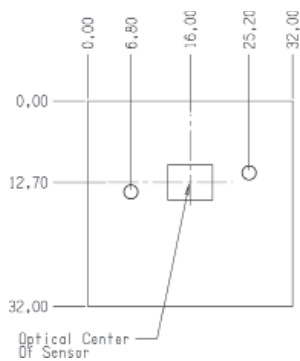

2MP 1080p UVC Board Camera with YUY2 and MJPEG output 24C2.05USB-S Preliminary

Product Features

- 1080p with multiple format choices
- YUY2 and MJPEG picture format compression
- 32mm x 32mm
- USB2.0 UVC compliant
- M-12 Lens Mount

optional board lens (shown)

**Metal M-12 Mount
J2 Connector**
micro USB2 Type B

J1 Connector
01 GROUND
02 LED Trigger Output

Technical Specifications

		24C2.05USB-S	
Sensor		1/2.7" CMOS	
Picture Format		YUY2, MJPG	
Resolution and Frame Rates	MJPEG compressed	Still Capture choices	1920x1080/30fps 1280x720/30fps 800x600/30fps 640x480/30fps
	YUY2 uncompressed	Video Capture choices. Still image not possible	1920x1080/5fps 1280x720/10fps 800x600/20fps 640x480/30fps
Adjustable Settings		Contrast, Brightness, Hue, Resolution, Gamma, White Balance, Exposure	
Supported Operating Systems		Windows XP, 7, 8, 10 Linux 2.6.26 Android 4.0 above Mac OS 10.4.8 or above	
Sensitivity		0.1LUX/F2.0	
USB Protocol		USB 2.0	
Free Drive Protocol		USB Video Class	
Signal to Noise Ratio		>50dB	
White Balance		Auto	
Gain		Fixed	
Power Supply		4.5VDC - 5.5VDC	
Power Consumption		<200mA	
Dimensions		32mm x 32mm	