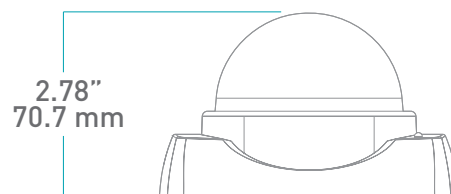

Temperature Range	32° F to 104° F, 0° C to 40° C
-------------------	--------------------------------

Weight (grams)	298 g
----------------	-------

Warranty	5 years
----------	---------

Lens Options	B7* Wide Angle Varifocal Lens 1/2.7" M12, 3-6mm, F2.0 F1 Wide Angle Lens 1/3" M12, 4.2 mm, F1.8 F2 Wide Angle Lens 1/3" M12, 2.8 mm, F2.6 F3 Telephoto Lens 1/3" M12, 8 mm, F1.8 F4 Wide Angle Lens 1/3" M12, 3.6 mm, F1.8
--------------	--

Accessories	IQD4-PB Pendant Mount Black IQD-GBA Gang Box Adapter
-------------	---

Product Configurations

Part Number	Max Resolution	Max Framerate	Min Illumination	Compatible Lens
IQD30SV	SD480p - 720 x 480	60 fps	Color: 0.1 lux	B7 F1, F2, F3
IQD31SV	HD720p - 1280 x 720	30 fps	Color: 0.1 lux	B7, F1, F2, F3
IQD32SV	HD1080p - 1920 x 1080	30 fps	Color: 0.2 lux	B7*, F1, F3, F4

Dimensions

Top

Side

*IQD32SV-B7 Lens Note: Adjusting the Field-of-View (FoV) wider than the maximum specified by IQinVision can result in vignetting.