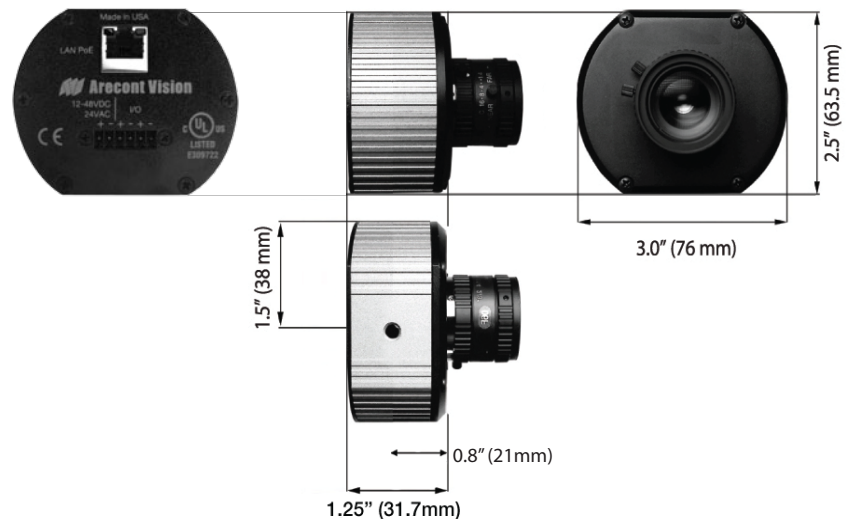

Environmental

- Operating temperature -5°C (23°F) to +50°C (122°F)
- Stable image temperature 0°C (32°F) to +50°C (122°F)
- Storage temperature -20°C (-4°F) to +60°C (140°F)
- Humidity 0% to 90% (non-condensing)

Programmability

- Binning Mode
- Flexible cropping
- Low-light noise filter control
- Bit rate and bandwidth limitation control
- On-camera real-time motion detection and privacy mask with 1024 detection zones
- Backlight compensation
- Auto multi-matrix white balance
- 50/60Hz selectable flicker control
- Electronic pan, tilt, zoom (PTZ)
- Electronic image flip—180° rotation
- Resolution windowing down to 1x1 pixel for JPEG and 2x2 pixels for H.264
- Programmable shutter speed to help control motion blur
- Programmable resolution, brightness, saturation, gamma, sharpness, tint
- Simultaneous delivery of full field-of-view and zoomed images
- Bandwidth and storage savings by running at 1/4 resolution

Compliance Information

- Class A FCC, Part 15; EN55022 Class A, EN55024, EN61000-3-2, EN61000-3-3 RoHS, REACH
- CE Mark, UL Listed
- WEEE

Industry Standard

- PSIA and ONVIF conformant

Mechanical

- 3" W (76mm) x 2.5" H (63.5mm) x 1.25" D (31.7mm) (w/o lens)
- 5.8oz (164 grams) w/o lens
- C/CS lens mount

Accessories

- D4S: Indoor 4" Surface Mount Dome
- D4F: Indoor 4" In-Ceiling Flush Mount Dome
- D4SO: Outdoor 4" IP66, IK-10, Dome Housing
- Dome 4-I: Indoor 4" Vandal-Resistant Dome
- Dome 4-O: Outdoor 4" Vandal-Resistant Dome
- Dome 5-I: Indoor 5" Recessed Dome
- HSG2: Outdoor IP67 Housing with Heater and Dual Fans

Lenses

- UHD45-10
- UHD45-10AI

*Note: Please use Ultra HD Lenses to achieve the best image quality and resolution