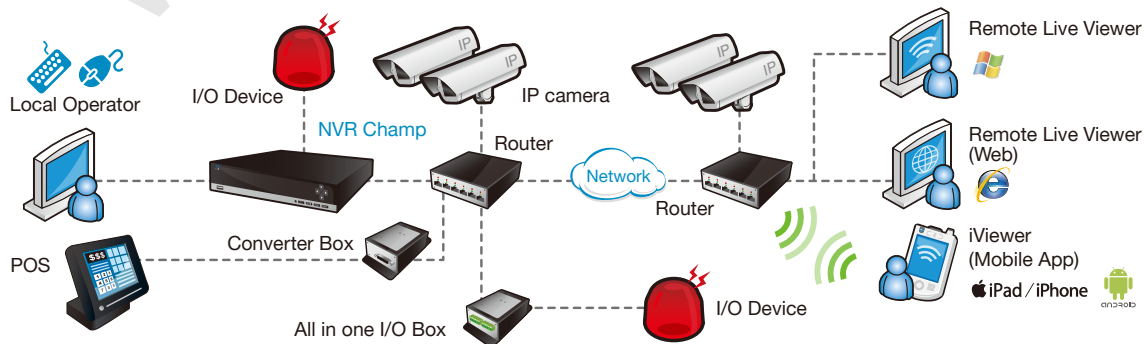

* 1. The total capacity is around: max 7ch 5M cameras or 16ch 2M cameras. 2M = 1920x1080.

* 2. Support version: Internet Explorer 8, 9, 10, 11. POS device configuration is only available in IE.

* 3. Live view layout and stream profile may not be saved when next log in on Chrome and Safari.

System Architecture

Distributed By: Audio Video Supply -- Tel: 1-800-284-2288 -- www.avsupply.com