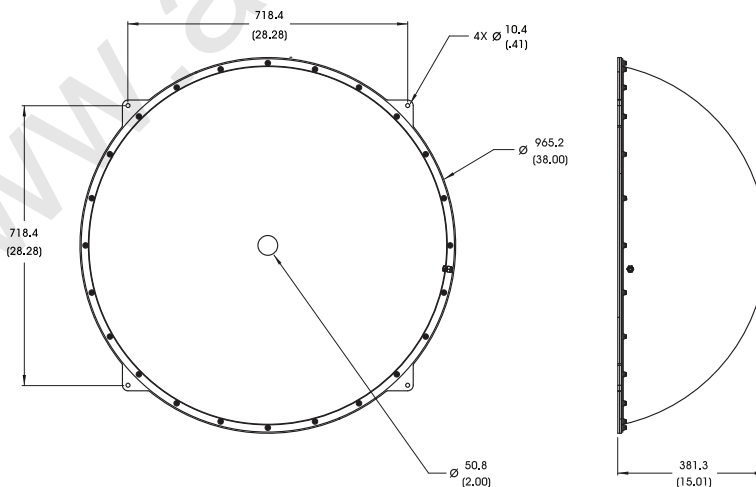

## DL117 36" High Brightness Diffuse Dome

- Aii** Large diffuse dome for inspecting specular objects
- Aii** Designed for large object inspections

### Ordering Information

Standard Product Variation:  
Shipped Within 4 Weeks

DL117 - **XXX** **XX**

Spectral wavelength  
Optional power compatibility

(blue) 455 IC  
(green) 530 C3  
(red) 625 C5  
(white) WHI

IC = ICS (requires 24v power supply)  
C3 = Pulsar 710 Connector  
C5 = Pulsar 320 Connector

### Dimensional Information

[Click for Installation Models & Drawings](#)