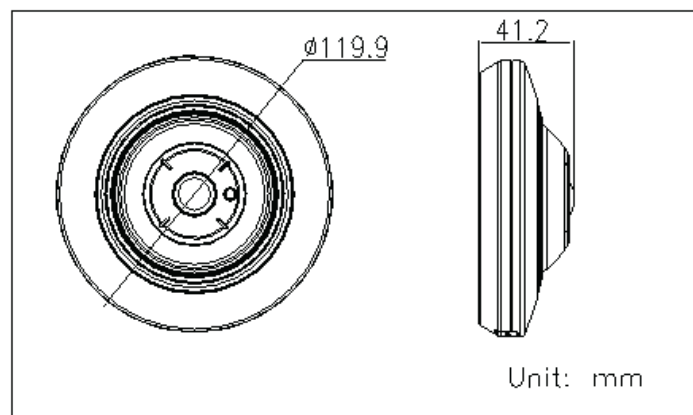

Dimensions