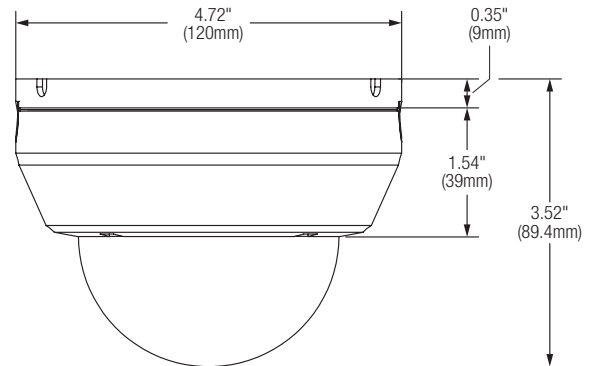

## Dimensions

unit: Inch (mm)

UNIVERSAL  
HD COAX

## Specifications

IMAGE	
Image Sensor	2.1MP 1/2.7" CMOS Sensor
Active Pixels	1920(H) x 1080(V)
Scanning System	Progressive scan
Frequency	60Hz/50Hz
Video Output	HD-Analog, HD-TVI, HD-CVI 2.1MP 1080p CVBS Analog up to 960H
Synchronization	Internal
Resolution	1920x1080 (1080p)
Minimum Scene Illumination	F1.4 (30IRE): 0.2 Lux (Color) F1.4 (30IRE): 0 Lux (B/W)
S/N Ratio	55dB
Signal Technology	Universal HD over Coax® Technology with HD-Analog, HD-TVI, HD-CVI and all Analog to 960H Signal Support
LENS	
Focal Length	2.8 ~ 12mm
Lens Type	Varifocal P-Iris Lens
IR Distance	100ft
OPERATIONAL	
Shutter Speed	1/30-1/50,000
Backlight	Off/ On
STAR-LIGHT™ (Sense-up)	OFF, x2 -x30
Smart DNR™ 3D Digital Noise Reduction	Off, Low, Middle, High
White Balance	Auto / Auto-Ex/ Preset / Manual
Day and Night	Day/ Night/ Auto
Mirror/ Flip	Yes
Auto Gain Control	Max 50dB
Motion Detection	Yes
Privacy Zones	16 Privacy Zones
Sharpness	0 ~ 10
Gamma	0.45 ~ 0.75
ENVIRONMENTAL	
Operating Temperature	-4°F ~ 122°F (-20°C ~ 50°C)
Operating Humidity	Less than 90% (Non-Condensing)
Other Certifications	FCC, CE, ROHS
ELECTRICAL	
Power Requirements	DC12V
Power Consumption	DC12V (LED OFF): 1.86W DC12V (LED ON): 3.6W
MECHANICAL	
Material	Plastic
Dimensions	4.72 x 3.52 inch (120 x 89.4 mm)
Weight	0.5lbs (226.8 g)