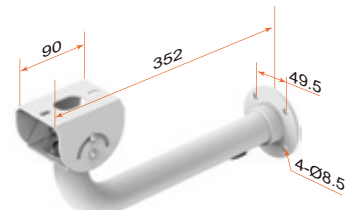

| KBR-1000 | Wall Mount

Specifications

Material	Aluminum
Weight	1kg
Max. Loading	15kg
Color	Cool Gray 2C
Pan/Tilt	360° / 90°
Dimensions	352 x 184.5 x 89