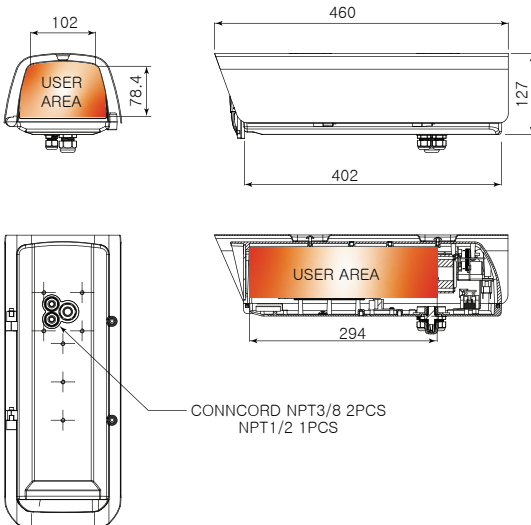

### Model Options

1. EH-5160S (Sun Shield)
2. EH-5160SH (Sun Shield, Heater)
3. EH-5160SHB (Sun Shield, Heater, Blower)
4. EH-5160SHB-W (Sun Shield, Heater, Blower, Wiper)

### Product Inside

### Drawings

UNIT(mm)

### Dimensions

Model	Outside (mm)	Inside (mm)	Weight (kg)
EH-5160	424.8 x 173 x 144.2	363.9 x 132.1 x 78.4	2.3
EH-5160S	460 x 184.6 x 155.4	363.9 x 132.1 x 78.4	3.0
EH-5160SH	460 x 184.6 x 155.4	363.9 x 132.1 x 78.4	3.08
EH-5160SHB	460 x 184.6 x 155.4	294 x 132.1 x 78.4	3.15
EH-5160SHBD	460 x 184.6 x 155.4	294 x 132.1 x 78.4	3.2
<b>EH-5160SHBD-W</b>	<b>460 x 184.6 x 155.4</b>	<b>294 x 132.1 x 78.4</b>	<b>3.4</b>