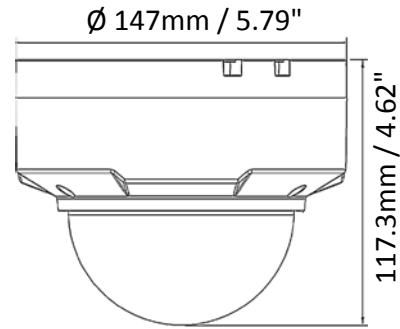

EHN1250

2-Megapixel IR & WDR,
Outdoor Dome Network Camera

ONVIF

HEVC Advance™
Covered by Patents at patentlist.hevcadvance.com

Features

- 2MP Progressive scan CMOS sensor
- Equipped with 2.8~12mm motorized lens
- Multi-streaming from H.265 / H.264
- Supports D-WDR
- Provides True Day/Night functionality with automatic IR filter operation
- Extended IR range up to 40m / 131ft. with 20 LEDs (depends on scene IR reflectivity)
- Supports video analytics
- Supports ONVIF (V17.06, Profile S, Profile G)
- Weather-proof IP66 rated
- Supports micro SD card (up to 128GB)
- Supports live monitoring via mobile Apps (iOS & Android)
- Supports PoE and 12VDC

Optional Accessories

Model	BA-EACD	BA-EACC	BA-EACH
Image			
Size	(φ x H) 146.7 x 66.2mm / 5.78" x 2.61"	(φ x H) 146.7 x 46.2mm / 5.78" x 1.82"	(W x H x D) 90 x 106.2 x 215.7mm / 3.54" x 4.18" x 8.49"
Bracket	BA-EACF Bracket Holder 27cm / 10.63" 	BA-EABZA Bracket 	-