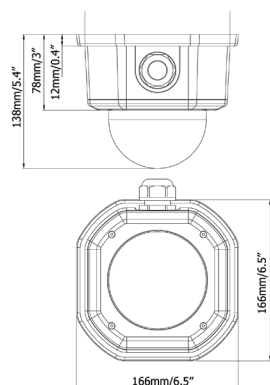

Dimensions

* All product specifications are subject to change without notice

* Models vary in different countries. Please visit EverFocus regional websites for detailed ordering information