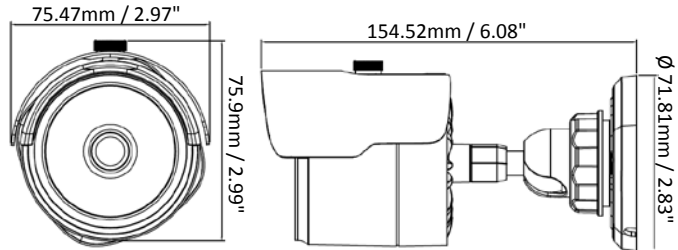

EZN1240-A

2-Megapixel IR & WDR,
Outdoor Bullet Network Camera

Features

- 2MP Progressive scan CMOS sensor
- Equipped 3.6mm fixed lens
- Multi-streaming from H.265 / H.264
- Supports D-WDR
- Provides True Day/Night functionality with automatic IR filter operation
- Extended IR range up to 30m / 98ft. with 18 LEDs (depends on scene IR reflectivity)
- Supports video analytics
- Supports ONVIF (V17.06, Profile S, Profile G)
- Weather-proof IP66 rated
- Supports live monitoring via mobile Apps (iOS & Android)
- Supports PoE and 12VDC

Optional Accessories

| Model | BA-EACM | BA-EACJ | BA-EACB | BA-EACI | BA-EACA | BA-EACN |
|------------------|--|------------------------------|------------------------------|------------------------------|--------------------------------|------------------------------|
| Image | | | | | | |
| Size (Φ x H) | 100.5 x 77mm / 3.96" x 3.03" | 134 x 77.5mm / 5.28" x 3.05" | 146.7 x 79mm / 5.78" x 3.11" | 134 x 57.5mm / 5.28" x 2.26" | 146.7 x 59mm / 5.78" x 2.32" | 100.5 x 57mm / 3.96" x 2.24" |
| Bracket/ Adaptor | BA-EACF Bracket Holder 27cm / 10.63" | BA-EABZA Bracket | | BA-EAPZA Pole Adaptor | BA-EACZA Corner Adaptor | - |