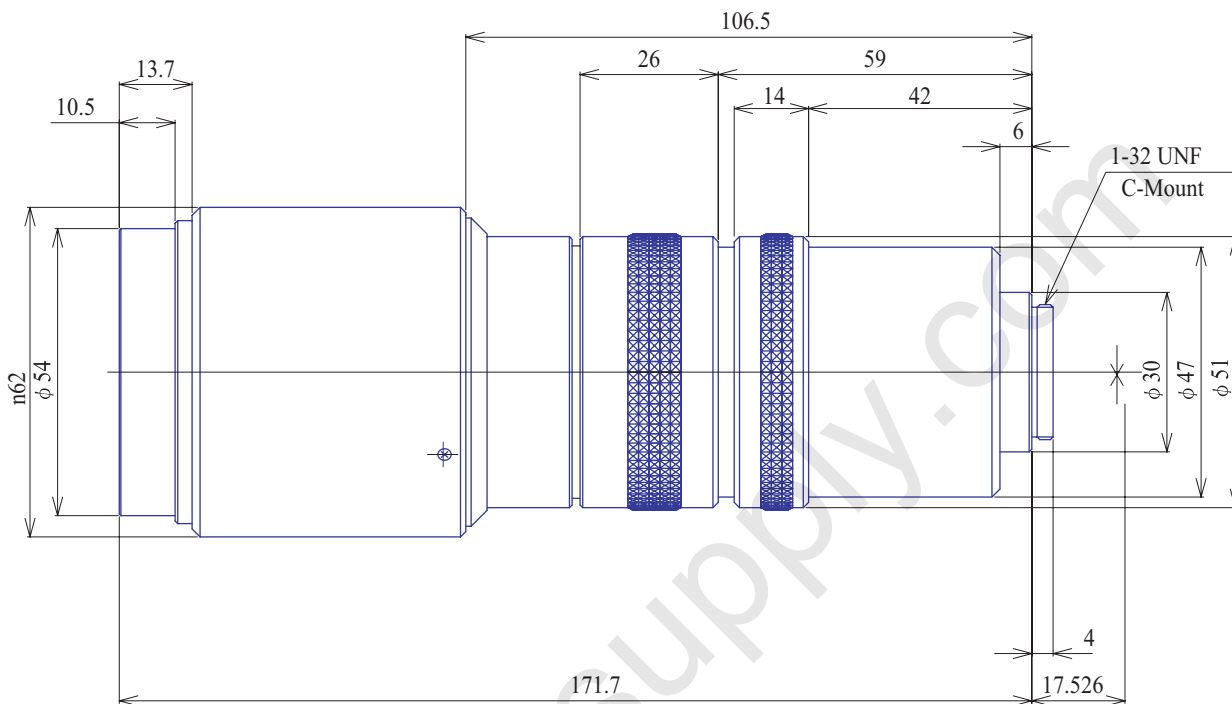

### Item No. GMZ18108

ITEM NO.		GMZ18108	
Focal Length		18 - 108.0	(mm)
Iris Range		F2.5 - 16	
Angle of View (H x V x D)	2/3"	27.2° x 20.4° x 34.0° - 4.6° x 3.5° x 5.8°	
MOD		0.12 - 0.33	(m)
Filter Thread		M=52, P=0.75	
Dimension (D x L)		$\phi 62$ x 172	(mm)
Weight		580	(g)