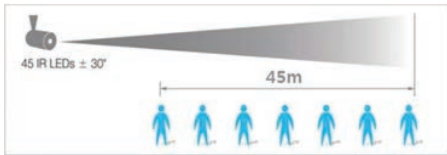

0 Lux Min. illumination with 45 IR LEDs

KNC-Ni720HD is equipped with built-in 45 units of IR. It can capture clear image as far as 25 m (82 ft) away in total darkness.