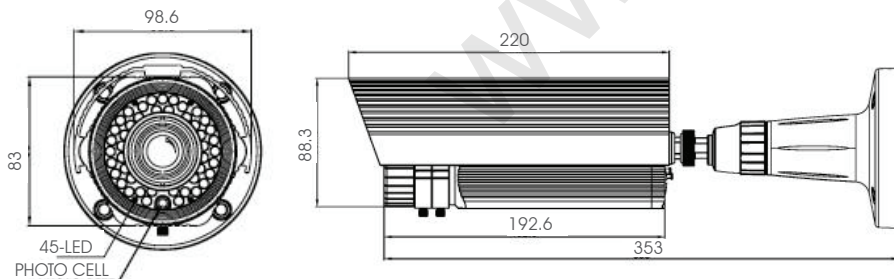

- Member of Onvif
- 3.27 Megapixel, 1/2.8" SONY Exmor CMOS
- f = 3.0 mm ~ 9.0 mm (1 MP)
- Varifocal / DC Iris Lens
- True Day & Night with ICR Mechanism (45 IR LEDs)
- Min. Illumination of 0 Lux (IR LED On)
- IP 67 (Weather Proof)
- DC 12V Power

IP67 Rating (Weather Proof)

With Dust and Rain Resistant Design which meets IP67 rating, this camera can be installed outdoor under building eaves or the places that are exposed to the dust and rain.

0 Lux Min. illumination with 45 IR LEDs

KNC-Ni720HD is equipped with built-in 45 units of IR. It can capture clear image as far as 25 m (82 ft) away in total darkness.

General Feature Diagram Unit: (mm)

KNC-Ni720HD

IP OUTDOOR IR Bullet Camera

Technical Specification