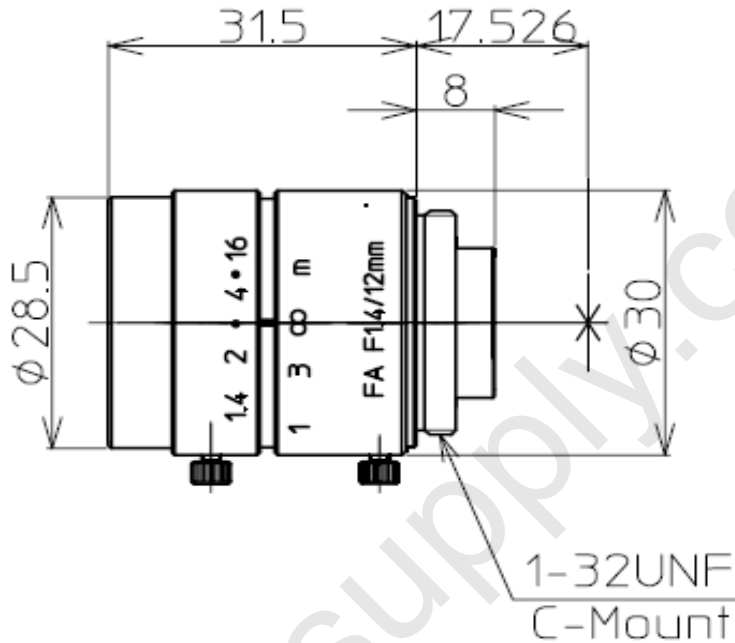

LM12JC

Model	LM12JC
Focal Length (mm)	12
Image Size (mm)	2/3" (Ø11)
Iris Range (F-Stop)	F1.4~F16
Focusing Range (m)	0.1~∞
Shooting Range at M.O.D.	237 (H) X 173 (V)
Angle of View (degrees)	2/3" 42.5X31.7 1/2" 30.7X23.0 1/3" 23.0X17.2
Resolution (Center, Corner)	100lp/mm, 60lp/mm
Distortion (TV)	-2.5%
Flange Back in Air (mm)	17.526
Back Focus in Air (mm)	11.12
Front/Rear Effective Dia.	Ø12.3mm Ø11.7mm
Mount	C-Mount
Exit Pupil (mm)	-38.9
Filter Size (mm)	M27XP0.5
Size (mm)	Ø30X31.5
Weight (g)	63
Temperature Range	-10°C ~ 45°C