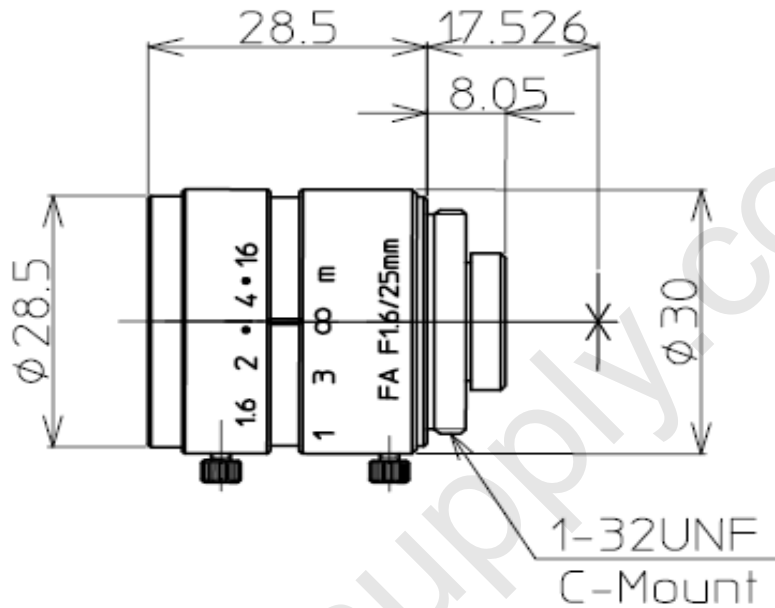

LM25JC

Model	LM25JC
Focal Length (mm)	25
Image Size (mm)	2/3" (∅11)
Iris Range (F-Stop)	F1.6~F16
Focusing Range (m)	0.2~∞
Shooting Range at M.O.D.	119 (H) X 89 (V)
Angle of View (degrees)	21.0X15.7
	15.3X11.4
	11.5X8.6
Resolution (Center, Corner)	100lp/mm, 60lp/mm
Distortion (TV)	-0.6%
Flange Back in Air (mm)	17.526
Back Focus in Air (mm)	10.32
Front/Rear Effective Dia.	∅14.6mm ∅10.7mm
Mount	C-Mount
Exit Pupil (mm)	-26.2
Filter Size (mm)	M27XP0.5
Size (mm)	∅30X28.5
Weight (g)	58
Temperature Range	-10°C ~ 45°C