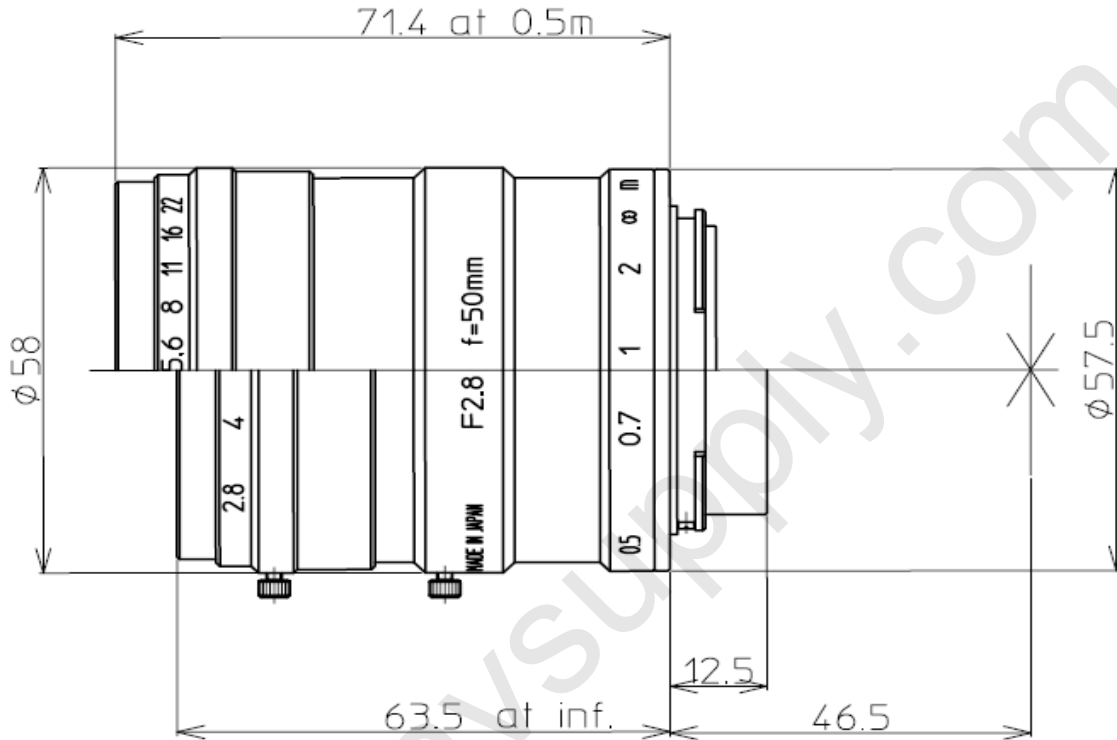

LM50CLS

Model	LM50CLS
Description	3CCD Color Line Scan Lens
Focal Length (mm)	50
Image Size (mm)	Ø30
Iris Range (F-Stop)	F2.8~F22
Focusing Range (m)	0.5~∞
Iris Control	Manual
Focus Control	Manual
Distortion (TV)	-0.1%
Flange Back in Air (mm)	46.5
Mount	F-Mount
Filter Size (mm)	M52XP0.75
Size (mm)	Ø58X63.5
Weight (g)	358