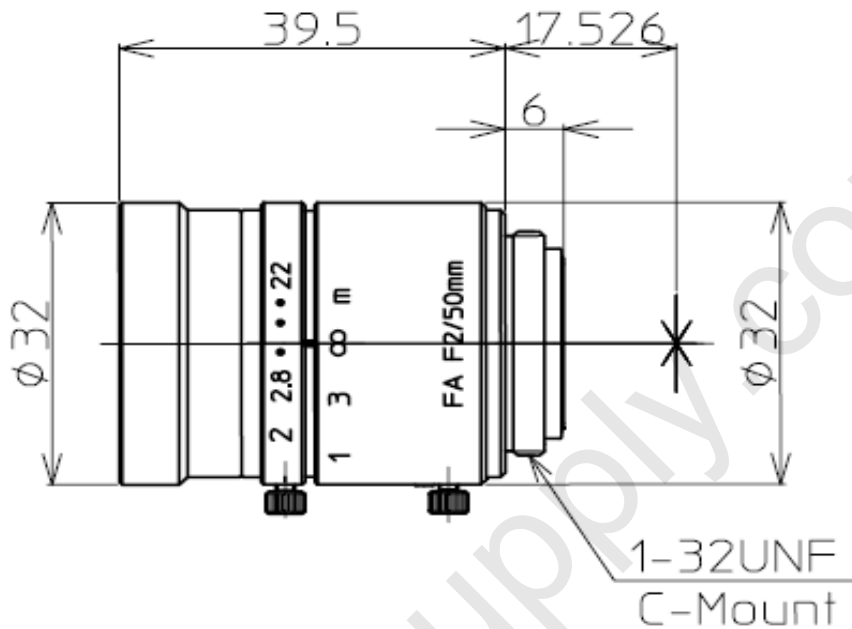

LM50JC

Model	LM50JC
Focal Length (mm)	50
Image Size (mm)	2/3" ($\phi 11$)
Iris Range (F-Stop)	F2.0~F22
Focusing Range (m)	0.5~ ∞
Shooting Range at M.O.D.	85.0 (H) X 63.6 (V)
Angle of View	10.1X7.6
2/3"	
1/2"	7.3X5.5
(degrees) 1/3"	5.5X4.1
Resolution (Center, Corner)	100lp/mm, 60lp/mm
Distortion (TV)	-0.1%
Flange Back in Air (mm)	17.526
Back Focus in Air (mm)	17.2
Front/Rear Effective Dia.	$\phi 24.6$ mm $\phi 15.4$ mm
Mount	C-Mount
Exit Pupil (mm)	-42
Filter Size (mm)	M30.5XP0.5
Size (mm)	$\phi 32$ X39.5
Weight (g)	88
Temperature Range	-10°C ~ 45°C