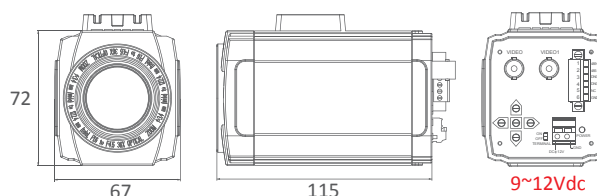

D1 Analog 36X AF Zoom Camera Module (680TVL)

MZC-WD0536HB

MZC-WD0536HB

FEATURES

Mechanical IR Cut Filter (ICR)

MZC-WD0536HB

- 36X D/N Zoom Camera Module
- 1/4" Sony CCD Sensor ; 680TVL
- Color:0.1Lux@F1.6, B/W:0.05Lux@F1.6, Sense-up:0.0001Lux@F1.6
- Optical 36X, Digital 16X, Total 576X
- Auto Focus & Auto IRIS Zoom Lens
- Powerful 128X WDR
- Multi-language OSD Setting Menu
- Anti-Headlight (HLC)
- Fog Reduction
- Digital Image Stabilizer (DIS)
- Privacy Mask & Motion Detection Function