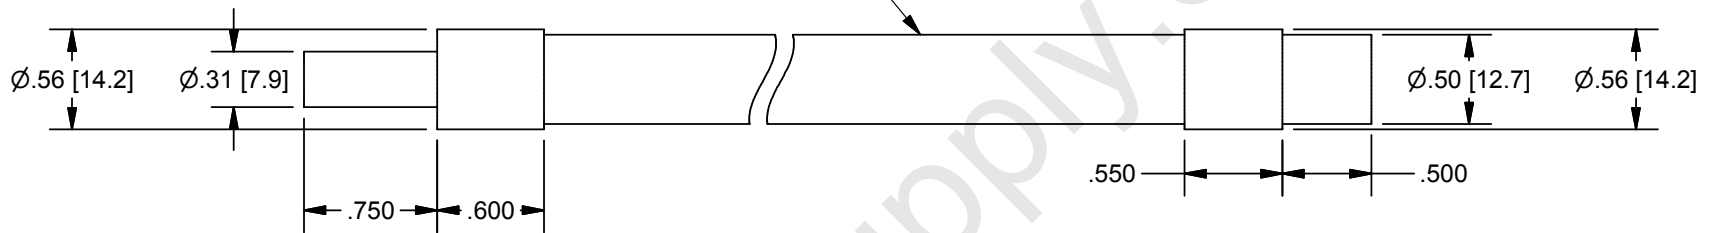

FLEXIBLE SHEATH OVER GLASS FIBER.
 1-60101 = 3 FOOT LONG.
 1-60106-6 = 6 FOOT LONG.
 1-60106-10 = 10 FOOT LONG.

OUTLINE

USED ON:

MATERIAL:

UNLESS OTHERWISE SPECIFIED
 DIMENSIONS ARE IN INCHES AND
 INCLUDE CHEMICALLY APPLIED
 OR PLATED FINISHES

FLEXIBLE LIGHT PIPE

FINISH:

BREAK ALL SHARP EDGES
 .005 MIN. .010 MAX.
 MAX. SURF. ROUGHNESS: 32

CHAMFER ALL THREADS 30°
 TO ROOT DIAMETER

SIZE

A

1-60106 01

REV