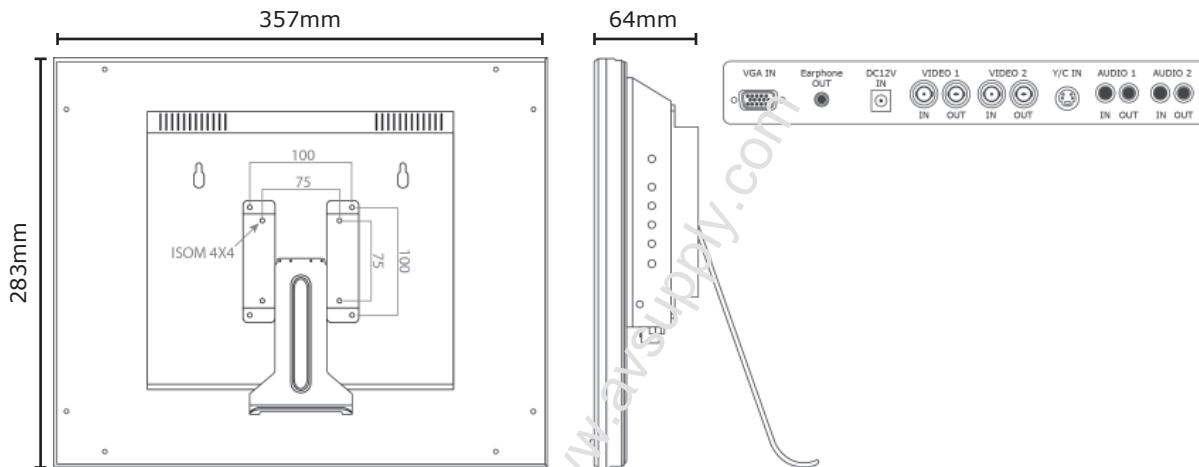

Product Features

- Metal frame & Metal case
- PIP Control Function (Only PC/Video) [Video/Video option]
- Screen protector (Anti-blur /Image auto move)
- NTSC/PAL Auto Switch
- 3D Comb Filter Technology. 3D De-interlace Technology
- Automatic Color Control and Color Killer
- Luminance transient improvement (LTI), Chrominance transient improvement (CTI)
- Build-in 2W speaker, Support IR remote controller
- VESA standard bracket

Technical Specifications

Electrical	
Operating System	45M15-1 NTSC / PAL
Picture Size	15" diagonal
Active Area	304mm x 228mm
Aspect Ratio	4 : 3
Max. Resolution	1024 x 768
Pixel Dot Pitch	0.297mm x 0.297mm
Colors	16.7M
Brightness	250 cd/m ²
Contrast	600 :1
Response Time	6/2 ms
View Angle (U/D/L/R)	80°/80°/80°/80°
3D Comb Filter	Yes
3D De-Interlace Function	Yes
Picture-in-Picture (PIP)	Yes (video/PC)
OSD Setting	Yes
Power Input	100-240V AC 50/60Hz, Adapter 12V DC / 5A
Power Consumption	Approx. 21 watt

Environmental

Operating Temperature	0°C ~ 40°C (32°F ~ 104°F)
Operating Humidity	10% - 85% R.H.

Mechanical

Dimensions W x H x D	357mm x 283mm x 64mm (14" x 11" x 2.5")	
Weight	3.2 Kg (7 lbs)	
Connectors	Video	2 Composite BNC inputs/output, 1 S-video, 1 4-pin Mini DIN
	Audio	2 RCA input/output, 1 Ø3.5mm jack input
	PC	1 15-pin D-sub connector (VGA)
	Speaker	1x built-in speaker (2 watt)