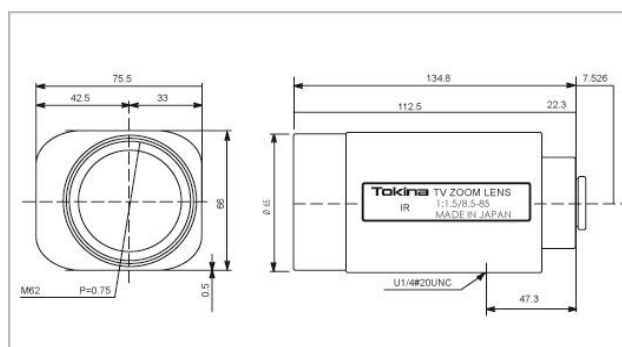

Tokina

Auto-focus IR MOTORIZED ZOOM LENS

TM10Z8515AFIR f = 8.5-85mm F1.5 AUTO IRIS

SPECIFICATION

MODEL NUMBER		TM10Z8515AFIR	
IMAGE FORMAT		1/2inch	
FOCAL LENGTH		8.5-85mm	
MAXIMUM APERTURE		F1.5	
APERTURE RATIO		F1.5-360	
BACK FOCAL LENGTH		14.65mm	
M.O.D.		1.5m	
ANGLE OF VIEW	DIAGONAL	W53.7°	T5.4°
	HORIZONTAL	W41.5°	T4.3°
	VERTICAL	W31.3°	T3.3°
FILTER SIZE		M62.0mm P=0.75	
DIMENSIONS		W66.0xH75.5xL134.8mm	
WEIGHT		695g	
OPERATING TEMPERATURE RANGE		-10°C ~ 50°C	
OPERATING HUMIDITY RANGE		30% ~ 70%	
MOUNT		C	

●AUTO IRIS

INPUT VOLTAGE	DC+8V-16V
CURRENT CONSUMPTION	40mA OR LESS
INPUT SIGNAL	VS OR V SIGNAL
IRIS ACCURACY	±15% AT VIDEO SIGNAL LEVEL
SENSITIVITY	0.5 ~ 1.0Vp-p AT VIDEO SIGNAL LEVEL
RESPONSE SPEED	APPROX.3 SECONDS

●FOCUS/ZOOM

INPUT VOLTAGE	DC+4V-12V
CURRENT CONSUMPTION	10mA OR LESS
MOTORIZATION SPEED	Variable

■CABLE CONNECTION

●ZOOM

RED	(+V)Zoom OUT
Grey	(+V)Zoom IN

●FOCUS

YELLOW	(+V)FOCUS NEAR
BLUE	(+V)FOCUS FAR

● IRIS

GREEN	(+V)IRIS OPEN
BROWN	(+V)IRIS CLOSE

SKY BLUE	(DC2V -12V) -AF Off, (DC 0V) -AF On
BLACK	Ground (For AF & Iris +VCC Input)

DESIGN AND SPECIFICATIONS ARE SUBJECT TO CHANGE WITHOUT NOTICE

PRINTED IN JAPAN

Distributed By: Audio Video Supply -- Tel: 1-800-284-2288 -- www.avsupply.com

For design help, accessories or pricing, please contact:
sales@avsupply or call: 1-858-565-1101

AUDIOVIDEO SUPPLY
1-800-284-2288 sales@avsupply.com
www.avsupply.com