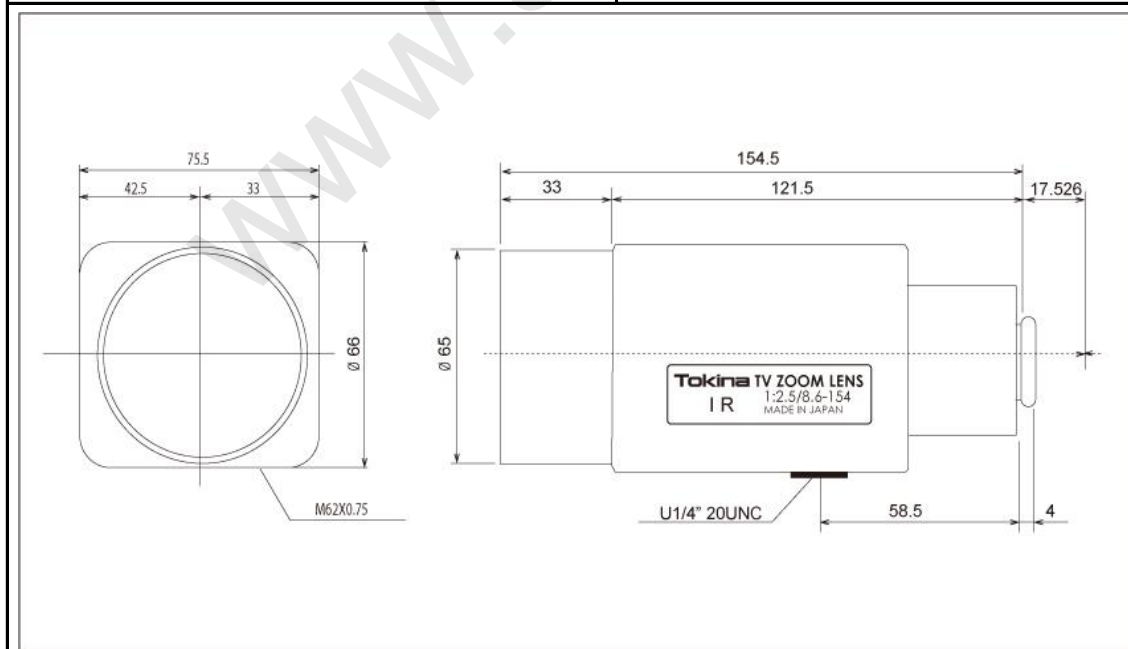

Tokina

IR CORRECTED ZOOM LENS

TOKINA Co.,Ltd.

Security Products Division

120-4 NOZUTA-MACHI, MACHIDA-SHI,

TOKYO, 195-0063 JAPAN

TEL:+81-42-734-8255 FAX:+81-42-735-146

E-mail:cctv@tokina.co.jp

TM18Z8625NIR f = 8.6-154mm F2.5

SPECIFICATION

MODEL NUMBER		TM18Z8625NIR	
IMAGE FORMAT		1/2inch	
FOCAL LENGTH		8.6-154.0mm	
MAXIMUM APERTURE		F2.5	
APERTURE RATIO		F2.5-360	
BACK FOCAL LENGTH		14.2mm	
M.O.D.		2.0m	
OPERATION	IRIS	MOTORIZED	
	FOCUS	MOTORIZED	
	ZOOM	MOTORIZED	
WAVE LENGTH OF AVAILABILITY		430nm - 950nm	
ANGLE OF VIEW	DIAGONAL	W48.9°	T3.0°
	HORIZONTAL	W40.6°	T2.4°
	VERTICAL	W30.8°	T1.8°
FILTER SIZE		M62.0mm P=0.75	
DIMENSIONS		W66.0xH75.5xL154.5mm	
WEIGHT		760g	
OPERATING TEMPERATURE RANGE		-10°C ~ 50°C	
OPERATING HUMIDITY RANGE		30% ~ 70%	
MOUNT		C	

●IRIS

INPUT VOLTAGE	DC+8V-16V
CURRENT CONSUMPTION	40mA OR LESS
RESPONSE SPEED	APPROX.3 SECONDS

●FOCUS / ZOOM

INPUT VOLTAGE	DC+8V-12V
CURRENT CONSUMPTION	80mA OR LESS
MOTORIZATION SPEED	APPROX. 4-7 SECONDS

Distributed By: Audio Video Supply -- Tel: 1-800-284-2288 -- www.avsupply.com

For design help, accessories or pricing, please contact:
sales@avsupply or call: 1-858-565-1101

AUDIOVIDEO SUPPLY
1-800-284-2288 sales@avsupply.com
www.avsupply.com