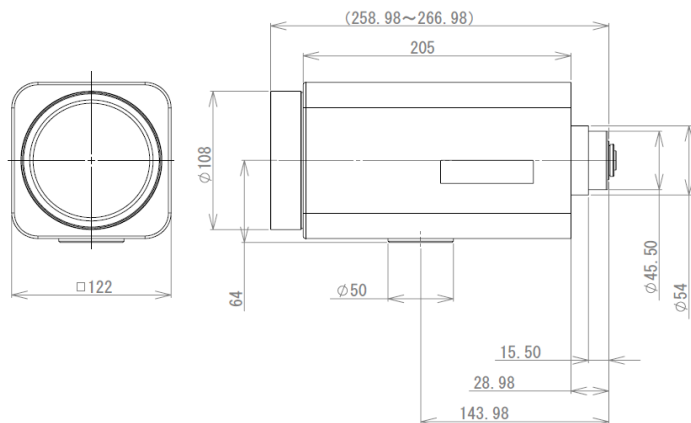

APPEARANCE

* Design and Specifications are subject to change without notice.

For design help, accessories or pricing, please contact:
sales@avsupply or call: 1-858-565-1101