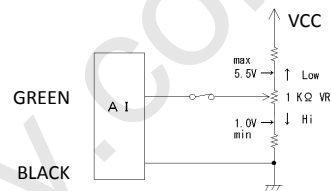

CABLE CONNECTIONS

• VIDEO AUTO IRIS (4-Wire shield cable)

CABLE COLOR	CONNECTION
Red	Power (DC8V~16V)
White	VS or V Signal
Green	Level Remote (See #1 in below)
Black	GND

#1 Wiring details for auto iris level remote

• FOCUS

CABLE COLOR	POLARITY	DIRECTION
Black	+ (-)	Inf. (Near)
Red	- (+)	

• ZOOM

CABLE COLOR	POLARITY	DIRECTION
Green	+ (-)	Wide (Tele)
White	- (+)	

• POTENTIOMETER-PRESET (TM33Z1540AIPN Only)

CABLE COLOR	CONNECTION
Orange	Pot. Supply
Gray	Zoom Pot. Wiper
Purple	Pot. Return
Blue	Focus Pot Wiper

SPECIFICATIONS

MODEL NUMBER	TM33Z1540N / TM33Z1540NPN		
IMAGE FORMAT	1/2inch		
FOCAL LENGTH	15-500mm		
MAXIMUM APERTURE	F1 : 4.0		
APERTURE RANGE	F1:4.0 - Close		
M.O.D.	2.9m		
ANGLE OF VIEW ()=1/3"	HORIZONTAL	23.185° - 0.747°	(17.492° - 0.562°)
	VERTICAL	17.492° - 0.562°	(13.164° - 0.423°)
FILTER SIZE	M105mm, P=1.0		
DIMENSIONS	W122 x H125 x L267		
WEIGHT	2.9Kg		
OPERATING TEMPERATURE	-20°C ~ 60°C		
MOUNT	C		