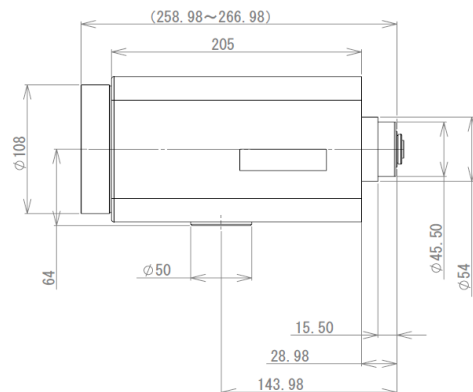

Tokina

33X SUPER-MOTORIZED ZOOM LENS

TM33Z1540AI f = 15-500mm F/4.0 VIDEO AUTO IRIS
TM33Z1540AIPN f = 15-500mm F/4.0 VIDEO AUTO IRIS With Preset

SPECIFICATIONS

MODEL NUMBER	TM33Z1540AI / TM33Z1540AIPN	
IMAGE FORMAT	1/2inch	
FOCAL LENGTH	10-550mm	
MAXIMUM APERTURE	F1 : 4.0	
APERTURE RANGE	F1:4.0 - 560	
M.O.D.	2.9m	
ANGLE OF VIEW	HORIZONTAL	W23.19° - T0.75° (W17.49° - T0.56°)
( ) = 1/3"	VERTICAL	W17.49° - T0.56° (W13.16° - T0.42°)
FILTER SIZE	M105mm, P=1.0	
DIMENSIONS	W122 x H125 x L267	
WEIGHT	2.9Kg	
OPERATING TEMPERATURE	-20°C ~ 60°C	
MOUNT	C	

• VIDEO AUTO IRIS

INPUT VOLTAGE	DC+8 ~ +16V
CURRENT CONSUMPTION	30mA or Less
INPUT SIGNAL	VS or V Signal
IRIS ACCURACY	±15% at Video Signal Level
SENSITIVITY	0.5 ~ 1.0Vp-p
RESPONSE SPEED	Approx. 4 Sec.
LEVEL REMOTE CONTROL	1.0 ~ 5.5V (#1)

• FOCUS

INPUT VOLTAGE	DC+6 ~ +12V
CURRENT CONSUMPTION	50mA or Less
MOTORIZATION SPEED	9.5 Seconds (6V)

• ZOOM

INPUT VOLTAGE	DC+6 ~ +12V
CURRENT CONSUMPTION	60mA or Less
MOTORIZATION SPEED	5 Seconds (6V)

APPEARANCE

CABLE CONNECTIONS

• VIDEO AUTO IRIS (4-Wire shield cable)

CABLE COLOR	CONNECTION
Red	Power (DC8V~16V)
White	VS or V Signal
Green	Level Remote (See #1 in below)
Black	GND