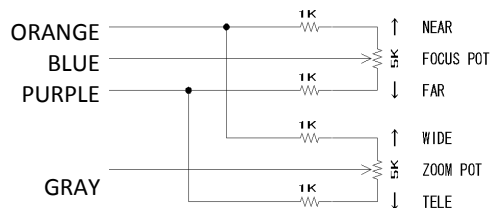

Wiring details for potentiometer-preset

* Design and Specifications are subject to change without notice.

For design help, accessories or pricing, please contact:
sales@avsupply or call: 1-858-565-1101

AUDIOVIDEO SUPPLY
1-800-284-2288 sales@avsupply.com
www.avsupply.com

Distributed By: Audio Video Supply -- Tel: 1-800-284-2288 -- www.avsupply.com