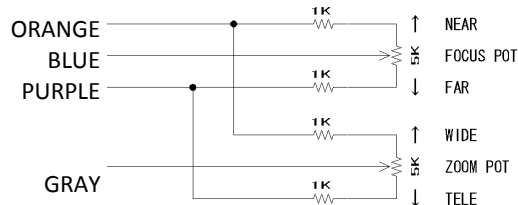

CABLE CONNECTIONS

• IRIS

CABLE COLOR	POLARITY	DIRECTION
Brown	+ (-)	Close (Open)
Yellow	- (+)	

• FOCUS

CABLE COLOR	POLARITY	DIRECTION
Black	+ (-)	Inf. (Near)
Red	- (+)	

• ZOOM

CABLE COLOR	POLARITY	DIRECTION
Green	+ (-)	Wide (Tele)
White	- (+)	

• POTENTIOMETER-PRESET (TM33Z1540NPN Only)

CABLE COLOR	CONNECTION
Orange	Pot. Supply
Gray	Zoom Pot. Wiper
Purple	Pot. Return
Blue	Focus Pot Wiper

Wiring details for potentiometer-preset

APPEARANCE

* Design and Specifications are subject to change without notice.