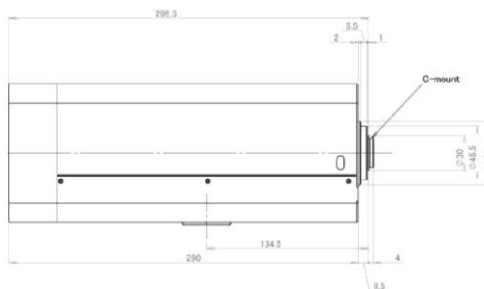

APPEARANCE

DESIGN AND SPECIFICATIONS ARE SUBJECT TO CHANGE WITHOUT NOTICE

For design help, accessories or pricing, please contact:
sales@avsupply or call: 1-858-565-1101