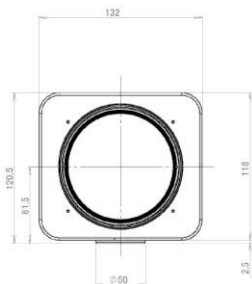

Tokina

55X SUPER-MOTORIZED ZOOM LENS

TM55Z1038AI

f=10-550mm F3.8 Video Auto Iris

TM55Z1038AIPN

f=10-550mm F3.8 Video Auto Iris with Preset

SPECIFICATIONS

MODEL NUMBER	TM55Z1038AI/TM55Z1038AIPN	
IMAGE FORMAT	1/2inch	
MOUNT	C	
FOCAL LENGTH	10-550mm	
MAXIMUM APERTURE	F1 : 3.8	
APERTURE RANGE	F1:3.8-360	
M.O.D.	5.0m	
ANGLE OF VIEW ( ) = 1/3"	HORIZONTAL	W34.57° - T0.69° (W26.33° - T0.52°)
	VERTICAL	W26.33° - T0.52° (W19.83° - T0.39°)
FILTER SIZE	M95.0mm P=1.0	
BACK FOCAL LENGTH	47.37mm	
DIMENSIONS	W132.0 × H120.5 × L298.5mm	
WEIGHT	4.07kg	
OPERATING TEMPERATURE	-10°C ~ +50°C	
OPERATING HUMIDITY	RH90% at 40°C	

• VIDEO AUTO IRIS

INPUT VOLTAGE	DC+8V ~ +16V
CURRENT CONSUMPTION	Less than 30mA
INPUT SIGNAL	VS or V Signal
IRIS ACCURACY	±15% (Video Signal Level)
SENSITIVITY	0.5~1.0Vp-p (Video Signal)
RESPONSE SPEED	Approx. 4 Seconds
LEVEL REMOTE CONTROL	1.0V~5.5V (See #1 in Right)

• FOCUS

INPUT VOLTAGE	DC+6 ~ +12V
CURRENT CONSUMPTION	Less than 40mA
MOTORIZATION SPEED	Approx. 13 Sec. (6V)

• ZOOM

INPUT VOLTAGE	DC+6 ~ +12V
CURRENT CONSUMPTION	Less than 50mA
MOTORIZATION SPEED	Approx. 8 Sec. (6V)

APPEARANCE