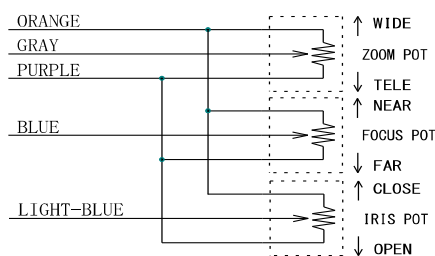

55X SUPER-MOTORIZED ZOOM LENS

TM55Z1038N f=10-550mm F3.8 3-Motors

TM55Z1038NPN3 f=10-550mm F3.8 3-Motors with Preset (Focus/Zoom/Iris)

SPECIFICATIONS

MODEL NUMBER		TM55Z1038N / TM55Z1038NPN3	
IMAGE FORMAT		1/2inch	
MOUNT		C	
FOCAL LENGTH		10-550mm	
MAXIMUM APERTURE		F1 : 3.8	
APERTURE RANGE		F1:3.8-Close	
M.O.D.		5.0m	
ANGLE OF VIEW ( ) = 1/3"	DIAGONAL	W42.66° - T0.86° (W32.63° - T0.64°)	
	HORIZONTAL	W34.57° - T0.69° (W26.33° - T0.52°)	
	VERTICAL	W26.33° - T0.52° (W19.83° - T0.39°)	
FILTER SIZE		M95.0mm P=1.0	
BACK FOCAL LENGTH		47.37mm	
DIMENSIONS		W132.0 × H120.5 × L298.5mm	
WEIGHT		4.07kg	
OPERATING TEMPERATURE		-10°C ~ +50°C	
OPERATING HUMIDITY		RH90% at 40°C	

Electrical	IRIS	FOCUS	ZOOM
INPUT VOLTAGE	+6 ~ +12VDC	+6 ~ +12VDC	+6 ~ +12VDC
CURRENT CONSUMPTION	Less than 30mA	Less than 40mA	Less than 50mA
MOTORIZATION SPEED	Approx. 6 Sec. (6V)	Approx. 13 Sec. (6V)	Approx. 8 Sec. (6V)

CABLE CONNECTIONS

• IRIS / FOCUS / ZOOM

FUNCTIONS	CABLE COLOR	POLARITY	DIRECTIONS
IRIS	Brown	+ (-)	Close (Open)
	Yellow	- (+)	
FOCUS	Black	+ (-)	Inf. (Near)
	Red	- (+)	
ZOOM	Green	+ (-)	Wide (Tele)
	White	- (+)	

• POTENTIO METER-PRESET (TM55Z1038NPN3 only)

CABLE COLOR	CONNECTION	POTENTIO RESISTANCE
Orange	Pot. Supply	Focus : 5KΩ (±5%) 1W Zoom : 5KΩ (±5%) 1W Iris : 5KΩ (±20%) 0.125W
Blue	Focus Pot. Wiper	
Purple	Pot. Return	
Gray	Zoom Pot. Wiper	
Light Blue	Iris Pot. Wiper	

Detail of preset cable wiring for focus / zoom / Iris