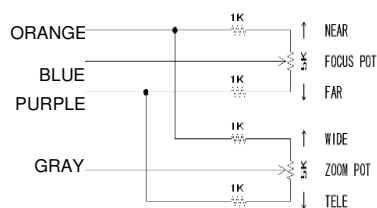

Tokina

55X SUPER-MOTORIZED ZOOM LENS

TM55Z1038N	f=10-550mm F3.8 3-Motors
TM55Z1038NPN	f=10-550mm F3.8 3-Motors with Preset (Focus/Zoom)

SPECIFICATIONS

MODEL NUMBER		TM55Z1038N / TM55Z1038NPN	
IMAGE FORMAT		1/2inch	
MOUNT		C	
FOCAL LENGTH		10-550mm	
MAXIMUM APERTURE		F1 : 3.8	
APERTURE RANGE		F1:3.8-Close	
M.O.D.		5.0m	
ANGLE OF VIEW ( ) = 1/3"	DIAGONAL	W42.66° - T0.86° (W32.63° - T0.64°)	
	HORIZONTAL	W34.57° - T0.69° (W26.33° - T0.52°)	
	VERTICAL	W26.33° - T0.52° (W19.83° - T0.39°)	
FILTER SIZE		M95.0mm P=1.0	
BACK FOCAL LENGTH		47.37mm	
DIMENSIONS		W132.0 × H120.5 × L298.5mm	
WEIGHT		4.07kg	
OPERATING TEMPERATURE		-10°C ~ +50°C	
OPERATING HUMIDITY		RH90% at 40°C	

Electrical	IRIS	FOCUS	ZOOM
INPUT VOLTAGE	+6 ~ +12VDC	+6 ~ +12VDC	+6 ~ +12VDC
CURRENT CONSUMPTION	Less than 30mA	Less than 40mA	Less than 50mA
MOTORIZATION SPEED	Approx. 6 Sec. (6V)	Approx. 13 Sec. (6V)	Approx. 8 Sec. (6V)

CABLE CONNECTIONS

• IRIS / FOCUS / ZOOM

FUNCTIONS	CABLE COLOR	POLARITY	DIRECTIONS
IRIS	Brown	+ (-)	Close (Open)
	Yellow	- (+)	
FOCUS	Black	+ (-)	Inf. (Near)
	Red	- (+)	
ZOOM	Green	+ (-)	Wide (Tele)
	White	- (+)	

• POTENTIO METER-PRESET (TM55Z1038NPN only)

CABLE COLOR	CONNECTION	POTENTION RESISTANCE
Orange	Pot. Supply	Focus : 5KΩ (±5%) 1W Zoom : 5KΩ (±5%) 1W
Blue	Focus Pot. Wiper	
Purple	Pot. Return	
Gray	Zoom Pot. Wiper	

Detail of preset cable wiring for focus / zoom