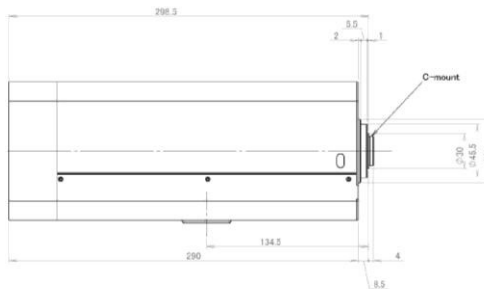

APPEARANCE

DESIGN AND SPECIFICATIONS ARE SUBJECT TO CHANGE WITHOUT NOTICE

For design help, accessories or pricing, please contact:
sales@avsupply or call: 1-858-565-1101