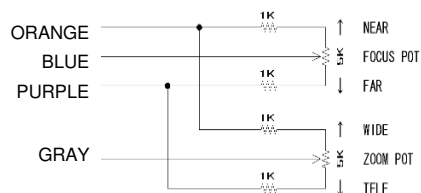

• POTENTIO METER-PRESET (TM55Z1038AIPN only)

CABLE COLOR	CONNECTION
Orange	Pot. Supply
Blue	Focus Pot. Wiper
Purple	Pot. Return
Gray	Zoom Pot. Wiper

Detail of preset cable wiring for focus / zoom