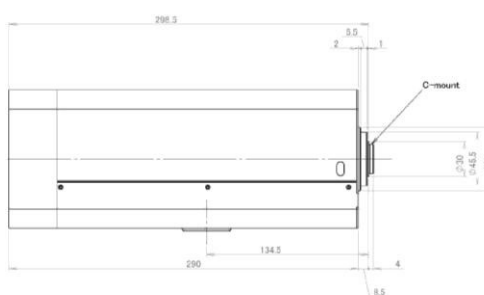

APPEARANCE

DESIGN AND SPECIFICATIONS ARE SUBJECT TO CHANGE WITHOUT NOTICE

For design help, accessories or pricing, please contact:
sales@avsupply or call: 1-858-565-1101