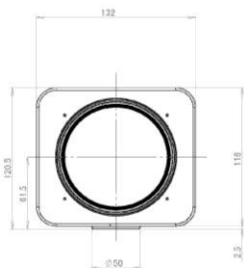

APPEARANCE

DESIGN AND SPECIFICATIONS ARE SUBJECT TO CHANGE WITHOUT NOTICE

For design help, accessories or pricing, please contact:
sales@avsupply or call: 1-858-565-1101