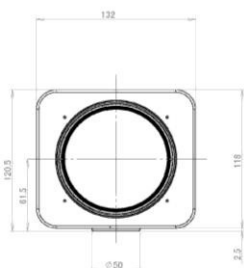

APPEARANCE

DESIGN AND SPECIFICATIONS ARE SUBJECT TO CHANGE WITHOUT NOTICE

For design help, accessories or pricing, please contact:
sales@avsupply or call: 1-858-565-1101