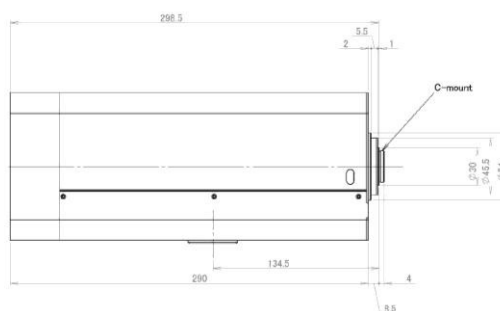

Tokina

55X SUPER-MOTORIZED ZOOM LENS

TM55Z1038AI

f=10-550mm F3.8 Video Auto Iris

TM55Z1038AIPN

f=10-550mm F3.8 Video Auto Iris with Preset

SPECIFICATIONS

MODEL NUMBER	TM55Z1038AI/TM55Z1038AIPN	
IMAGE FORMAT	1/2inch	
MOUNT	C	
FOCAL LENGTH	10-550mm	
MAXIMUM APERTURE	F1 : 3.8	
APERTURE RANGE	F1:3.8-360	
M.O.D.	5.0m	
ANGLE OF VIEW ( ) = 1/3"	HORIZONTAL	W34.57° - T0.69° (W26.33° - T0.52°)
	VERTICAL	W26.33° - T0.52° (W19.83° - T0.39°)
FILTER SIZE	M95.0mm P=1.0	
BACK FOCAL LENGTH	47.37mm	
DIMENSIONS	W132.0 × H120.5 × L298.5mm	
WEIGHT	4.07kg	
OPERATING TEMPERATURE	-10°C ~ +50°C	
OPERATING HUMIDITY	RH90% at 40°C	

• VIDEO AUTO IRIS

INPUT VOLTAGE	DC+8V ~ +16V
CURRENT CONSUMPTION	Less than 30mA
INPUT SIGNAL	VS or V Signal
IRIS ACCURACY	±15% (Video Signal Level)
SENSITIVITY	0.5~1.0Vp-p (Video Signal)
RESPONSE SPEED	Approx. 4 Seconds
LEVEL REMOTE CONTROL	1.0V~5.5V (See #1 in Right)

• FOCUS

INPUT VOLTAGE	DC+6 ~ +12V
CURRENT CONSUMPTION	Less than 40mA
MOTORIZATION SPEED	Approx. 13 Sec. (6V)

• ZOOM

INPUT VOLTAGE	DC+6 ~ +12V
CURRENT CONSUMPTION	Less than 50mA
MOTORIZATION SPEED	Approx. 8 Sec. (6V)

APPEARANCE