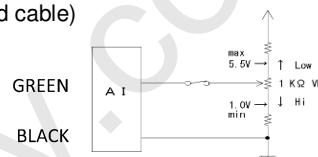

#### • VIDEO AUTO IRIS (4-wire shield cable)

CABLE COLOR	CONNECTION
Red	Power (DC8V-16V)
White	VS or V Signal
Green	Level Remote (See #1 in below)
Black	GND

#1: Detail of iris level remote control on iris cable (4-wires shield cable)