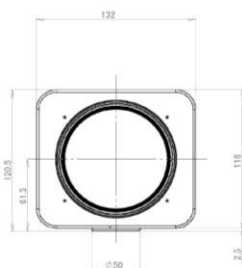

APPEARANCE

DESIGN AND SPECIFICATIONS ARE SUBJECT TO CHANGE WITHOUT NOTICE

For design help, accessories or pricing, please contact:
sales@avsupply or call: 1-858-565-1101