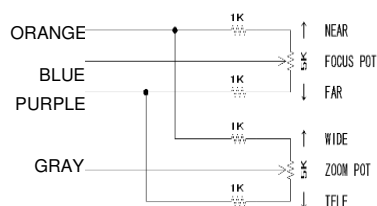

Tokina

55X SUPER-MOTORIZED ZOOM LENS

TM55Z1038N	f=10-550mm F3.8 3-Motors
TM55Z1038NPN	f=10-550mm F3.8 3-Motors with Preset (Focus/Zoom)

SPECIFICATIONS

MODEL NUMBER		TM55Z1038N / TM55Z1038NPN	
IMAGE FORMAT		1/2inch	
MOUNT		C	
FOCAL LENGTH		10-550mm	
MAXIMUM APERTURE		F1 : 3.8	
APERTURE RANGE		F1:3.8-Close	
M.O.D.		5.0m	
ANGLE OF VIEW ( ) = 1/3"	DIAGONAL	W42.66° - T0.86° (W32.63° - T0.64°)	
	HORIZONTAL	W34.57° - T0.69° (W26.33° - T0.52°)	
	VERTICAL	W26.33° - T0.52° (W19.83° - T0.39°)	
FILTER SIZE		M95.0mm P=1.0	
BACK FOCAL LENGTH		47.37mm	
DIMENSIONS		W132.0 × H120.5 × L298.5mm	
WEIGHT		4.07kg	
OPERATING TEMPERATURE		-10°C ~ +50°C	
OPERATING HUMIDITY		RH90% at 40°C	

Electrical	IRIS	FOCUS	ZOOM
INPUT VOLTAGE	+6 ~ +12VDC	+6 ~ +12VDC	+6 ~ +12VDC
CURRENT CONSUMPTION	Less than 30mA	Less than 40mA	Less than 50mA
MOTORIZATION SPEED	Approx. 6 Sec. (6V)	Approx. 13 Sec. (6V)	Approx. 8 Sec. (6V)

CABLE CONNECTIONS

• IRIS / FOCUS / ZOOM

FUNCTIONS	CABLE COLOR	POLARITY	DIRECTIONS
IRIS	Brown	+ (-)	Close (Open)
	Yellow	- (+)	
FOCUS	Black	+ (-)	Inf. (Near)
	Red	- (+)	
ZOOM	Green	+ (-)	Wide (Tele)
	White	- (+)	

• POTENTIO METER-PRESET (TM55Z1038NPN only)

CABLE COLOR	CONNECTION	POTENTION RESISTANCE
Orange	Pot. Supply	Focus : 5KΩ ($\pm$5%) 1W Zoom : 5KΩ ($\pm$5%) 1W
Blue	Focus Pot. Wiper	
Purple	Pot. Return	
Gray	Zoom Pot. Wiper	

Detail of preset cable wiring for focus / zoom