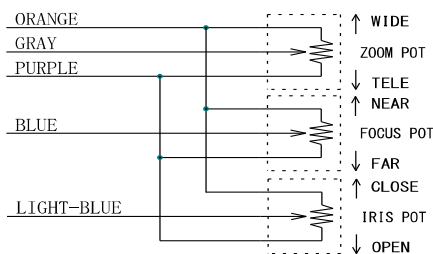

55X SUPER-MOTORIZED ZOOM LENS

TM55Z1038N f=10-550mm F3.8 3-Motors

TM55Z1038NPN3 f=10-550mm F3.8 3-Motors with Preset (Focus/Zoom/Iris)

SPECIFICATIONS

MODEL NUMBER		TM55Z1038N / TM55Z1038NPN3	
IMAGE FORMAT		1/2inch	
MOUNT		C	
FOCAL LENGTH		10-550mm	
MAXIMUM APERTURE		F1 : 3.8	
APERTURE RANGE		F1:3.8-Close	
M.O.D.		5.0m	
ANGLE OF VIEW ( ) = 1/3"	DIAGONAL	W42.66° - T0.86° (W32.63° - T0.64°)	
	HORIZONTAL	W34.57° - T0.69° (W26.33° - T0.52°)	
	VERTICAL	W26.33° - T0.52° (W19.83° - T0.39°)	
FILTER SIZE		M95.0mm P=1.0	
BACK FOCAL LENGTH		47.37mm	
DIMENSIONS		W132.0 × H120.5 × L298.5mm	
WEIGHT		4.07kg	
OPERATING TEMPERATURE		-10°C ~ +50°C	
OPERATING HUMIDITY		RH90% at 40°C	

Electrical	IRIS	FOCUS	ZOOM
INPUT VOLTAGE	+6 ~ +12VDC	+6 ~ +12VDC	+6 ~ +12VDC
CURRENT CONSUMPTION	Less than 30mA	Less than 40mA	Less than 50mA
MOTORIZATION SPEED	Approx. 6 Sec. (6V)	Approx. 13 Sec. (6V)	Approx. 8 Sec. (6V)

CABLE CONNECTIONS

• IRIS / FOCUS / ZOOM

FUNCTIONS	CABLE COLOR	POLARITY	DIRECTIONS
IRIS	Brown	+ (-)	Close (Open)
	Yellow	- (+)	
FOCUS	Black	+ (-)	Inf. (Near)
	Red	- (+)	
ZOOM	Green	+ (-)	Wide (Tele)
	White	- (+)	

• POTENTIO METER-PRESET (TM55Z1038NPN3 only)

CABLE COLOR	CONNECTION	POTENTIO RESISTANCE
Orange	Pot. Supply	Focus : 5KΩ (±5%) 1W Zoom : 5KΩ (±5%) 1W Iris : 5KΩ (±20%) 0.125W
Blue	Focus Pot. Wiper	
Purple	Pot. Return	
Gray	Zoom Pot. Wiper	
Light Blue	Iris Pot. Wiper	

Detail of preset cable wiring for focus / zoom / Iris