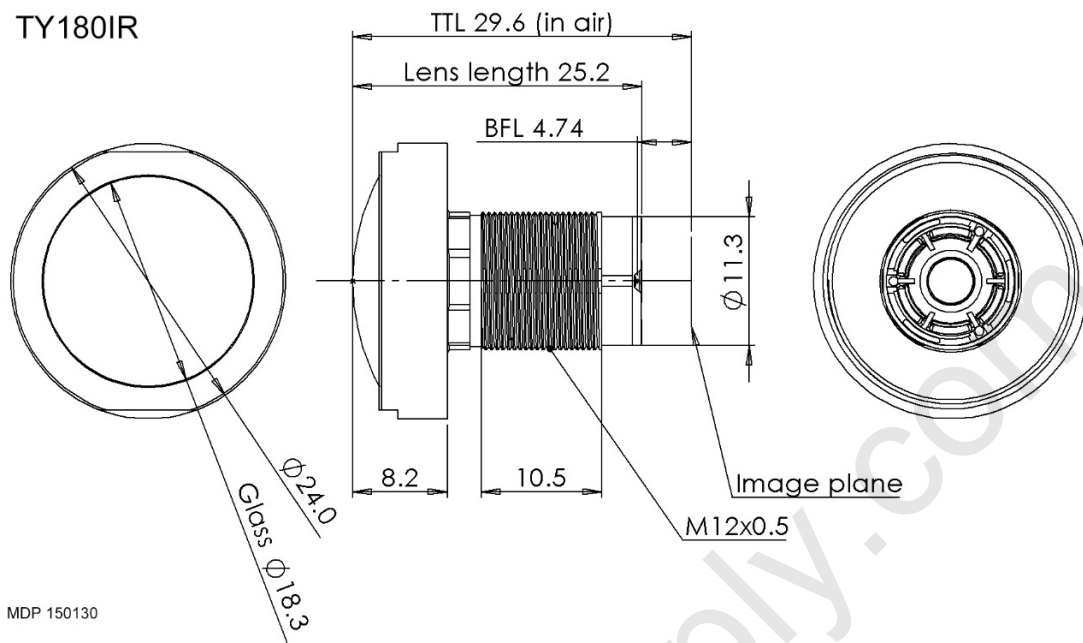

Theia

TECHNOLOGIES

TY180IR

For more information contact

Theia Technologies
info@TheiaTech.com
www.TheiaTech.com
Phone: +1-503-570-3296

Distributed By: Audio Video Supply -- Tel: 1-800-284-2288 -- www.avsupply.com