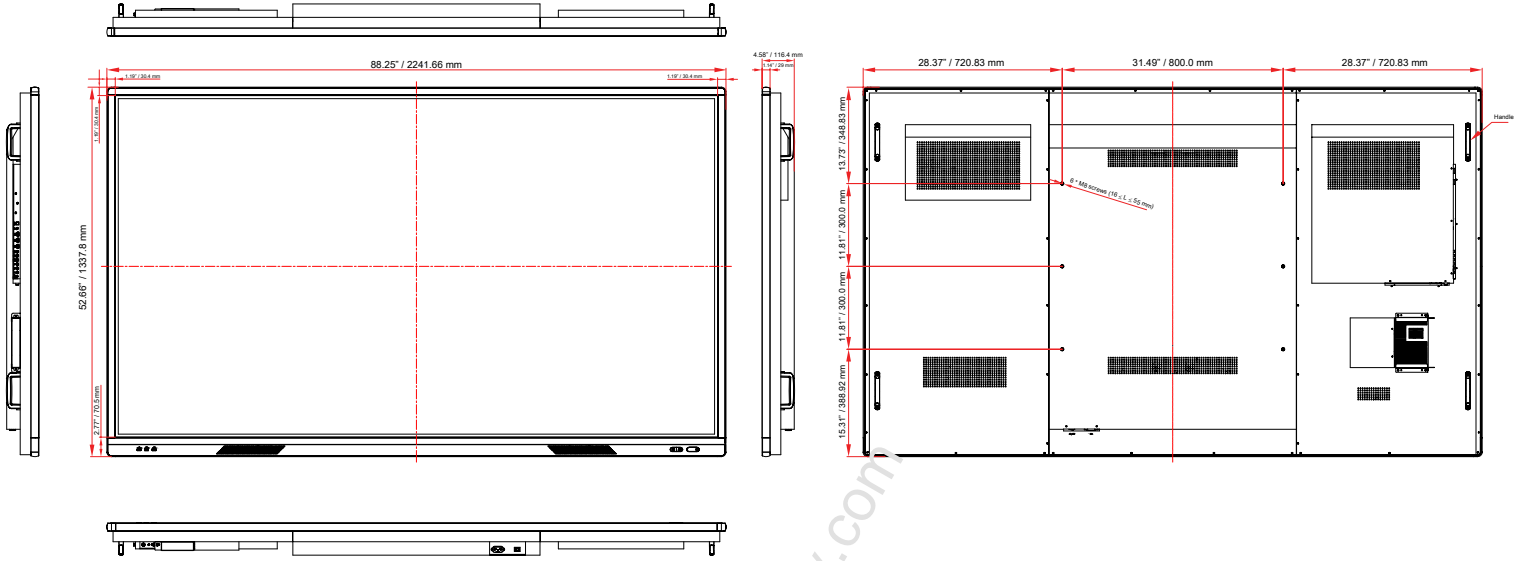

### VZ-98IBX-T ADVANTAGES

- 97.52" 4K UHD LED Panel
- Supports 4K (3840X2160) Resolution
- Supports HDMI (2.0 & 1.4), YPbPr, AV, VGA
- Supports **Touch Screen**
- USB - **Media Player**
- **20-Point touch** interactive panel
- Digital & Analog Inputs , HDMI & AV Loop-through
- Wide Viewing Angle (IPS Panel)
- Universal Wall Mounting & Auto Source Recovery

REFRESH RATE		
HDMI (2.0) In	3840 x 2160 @ 60Hz	
DP In	3840 x 2160 @ 60Hz	
VGA In (15Pin D-Sub)	1920 x 1080 @ 60 Hz	
AUDIO		
Built in speaker	15W x 2	
DIMENSIONS & WEIGHT		
Outline Dimension (W x H x D)	88.25" x 52.66" x 4.58"	
	2241.66 mm x 1337.8 mm x 116.4 mm	
Net Weight / Gross Weight	307.39 lbs (139.43 kg) / 424.72 lbs (192.65kg)	
MOUNT		
Universal Wall Mount	800 x 600 mm ( 4 x M8 )	
GENERAL		
Transmitter - IR Remote Control	YES	
Housing	Sheet Black Metal	
Power	Electrical Ratings	AC100 ~ 240V(50/60Hz)
	Consumption	≤ 480 W / ≤ 0.5 W (Standby)
Operating Temperature	32 ~ 104°F / 0 ~ 40°C	
Storage Temperature	14 ~ 140°F / -10 ~ 60°C	
Operating Humidity	20 ~ 80% RH	
Storage Humidity	10 ~ 80% RH	
Regulations	FCC (A), RoHS	
Language (OSD)	English	
Accessories	Manual (1pc), Power Cable (1pc), USB A-B Cable (1pc), Remote Controller (1pc), Wall Mount (1set), Touch Pen (2pc), HDMI Cable (1pc) Mobile Stand (Option)	

### DIMENSIONS