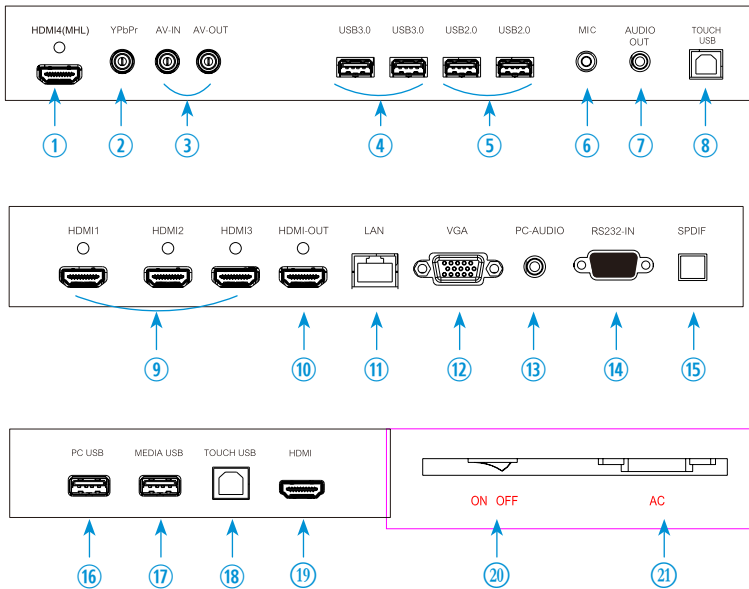

MODEL #		VZ-98IBX-T
<b>VIDEO</b>		
Screen Size	97.52"	
Max. Resolution	3840 x 2160 @60Hz	
Pixel Pitch	0.5622 mm x 0.5622 mm	
Brightness	500cd/m <sup>2</sup> (Typical)	
Contrast Ratio	1300:1	
Aspect Ratio	16 : 9 (1.78 : 1)	
Viewing Angle (H/V)	178° / 178°	
Display Color	1.07G	
Response Time	< 8 ms	
<b>INTERFACE</b>		
HDMI (2.0) In / Out	3 / 1	
DP In	1	
YPbPr In	1	
CVBS (Composite) In / Out	1 / 1	
VGA In (15Pin D-Sub)	1	
SPDIF (Optical) Out	1	
RS232 (RJ-45) In	1	
USB In (Media)	2 ( USB 2.0 )	
USB In (PC/Android)	2	
USB In (Touch)	2	
RJ45 (10/100M) In	2	
Audio Out	1	
PC Audio In	1	
<b>ANDROID BOARD SPEC</b>		
Android OS	Ver 8.0	
CPU	Quad Core, ARM A73+A53, 1.5GHz	
RAM	3GB DDR4	
Storage	16GB (Nand-Flash)	
GPU	MaliG51 (Nand-Flash)	
<b>SPECIAL FEATURES</b>		
Image Retention	YES	
Touch	Sensor Type	Infrared Touch Frame
	Surface Protection	4mm Toughened Glass
	Response Time	< 10ms
	Touch Accuracy	90% ± 1mm
	Output Mode	HID Standard
	Theory Clicks	Unlimited
	Minimum Touch Object	≥ 3 mm
USB Media Player	Video Codec	MPEG1/2, MPEG4, DivX 3.11/4.12/5.x/5, XviD, H.263, H.264, MVC, AVS, WMV3, VC1, Motion JPEG, VP8/9, RV30/40
	Video Format	MPEG, AVI, MOV, MP4, MKV, RM, 3GP, FLV, WebM, ASP
	Image Format	JPEG, PNG, BMP
	Music Format	mp3, mp4, wma

### INTERFACE

1. HDMI IN
2. Y Pb Pr IN
3. AV IN / OUT
4. USB IN (3.0) x 2
5. USB IN (2.0) x 2
6. MIC IN
7. AUDIO OUT
8. USB IN (Touch)
9. HDMI IN (x3)
10. HDMI OUT
11. RJ-45 IN
12. VGA IN
13. PC-AUDIO
14. RS232
15. SPDIF
16. USB IN (PC)
17. USB IN (Media)
18. USB IN (Touch)
19. HDMI In
20. POWER On/Off
21. AC 100-240V IN