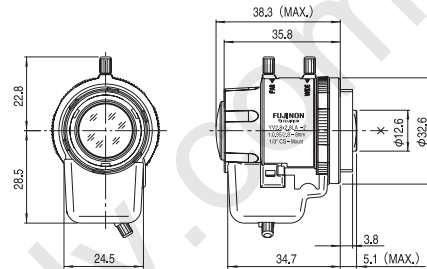

Vari-Focal (2.8-8mm)

YV2.8x2.8LA-2

2.8x Applicable camera (model) 1 2/3 1/2 1/3 1/4 For Security

Unit : mm

YV2.8x2.8LA-2			
Focal Length (mm)		2.8 - 8(2.8x)	
Iris Range		F0.95 - T360-C	
Operation	Zoom	Manual	
	Focus	Manual	
	Iris	Manual	
Angle Of View (HxV)	1/3"	WIDE	99°52' x 73°17'
		TELE	35°14' x 26°24'
	1/4"	WIDE	73°17' x 54°19'
		TELE	26°24' x 19°47'
Focusing Range (From Front Of The Lens) (m)		∞ - 0.3	
Object Dimensions at M.O.D. (HxV) (mm)	1/3"	WIDE	736 x 459
		TELE	196 x 145
	1/4"	WIDE	459 x 317
		TELE	145 x 108
Back Focal Distance (in air) (mm)		7.51	
Exit Pupil Position (From Image Plane) (mm)		91	
Filter Thread (mm)		-	
Mount		CS	
Mass (g)		35	
Coil Resistance		-	
Current Consumption		-	
Remarks	•With Metal Mount		