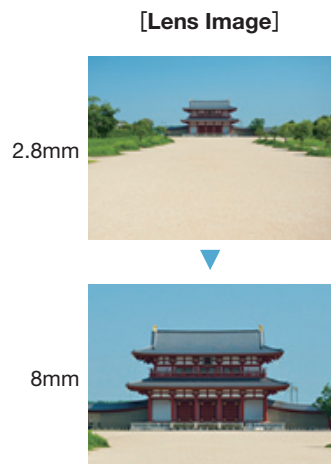

HD Vari-Focal (2.8-8mm)

YV2.8x2.8SA-SA2

2.8x Applicable camera (model) 1 2/3 1/2 1/3 1/4 For Security

Unit : mm

YV2.8x2.8SA-SA2			
Focal Length (mm)		2.8 - 8 (2.8x)	
Iris Range		F1.2 - T360(Equivalent to F360)	
Operation	Zoom	Manual	
	Focus	Manual	
	Iris	Auto (DC type)*1	
Angle Of View (HxV)	1/3"	WIDE	100°00' x 73°45'
		TELE	35°03' x 26°18'
	1/4"	WIDE	73°45' x 54°49'
		TELE	26°18' x 19°44'
Angle Of View (HxV)	1/3"	WIDE	109°50' x 59°51'
		TELE	38°11' x 21°29'
Aspect Ratio 16 : 9	1/4"	WIDE	80°39' x 44°38'
		TELE	28°39' x 16°07'
Focusing Range (From Front Of The Lens) (m)		∞ - 0.3	
Object Dimensions at M.O.D. (HxV) (mm)	1/3"	WIDE	744 x 468
		TELE	197 x 146
	1/4"	WIDE	468 x 323
		TELE	146 x 108
Object Dimensions at M.O.D.(HxV) (mm) Aspect Ratio 16 : 9	1/3"	WIDE	890 x 359
		TELE	216 x 118
	1/4"	WIDE	530 x 256
		TELE	159 x 88
Back Focal Distance (in air) (mm)		7.70	
Exit Pupil Position (From Image Plane) (mm)		314	
Filter Thread (mm)		-	
Mount		CS	
Mass (g)		50	
Coil Resistance		Drive Coil	190Ω
		Damping Coil	500Ω
Current Consumption		23mA(Max.) at DC 4V	
Remarks		•With Metal Mount (*1) When power is turned off, iris will automatically close. YV2.8x2.8SA-SA2L : Long Cable Type(230mm)	