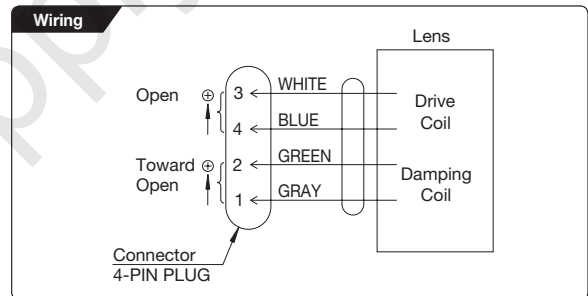

HD Vari-Focal (2.8-8mm)

YV2.8x2.8SA-SA2

2.8x Applicable camera (model) 1 2/3 1/2 1/3 1/4 For Security

Unit : mm

YV2.8x2.8SA-SA2			
Focal Length (mm)		2.8 - 8 (2.8x)	
Iris Range		F1.2 - T360(Equivalent to F360)	
Operation	Zoom	Manual	
	Focus	Manual	
	Iris	Auto (DC type)*1	
Angle Of View (HxV)	1/3"	WIDE	100°00' x 73°45'
		TELE	35°03' x 26°18'
	1/4"	WIDE	73°45' x 54°49'
		TELE	26°18' x 19°44'
Angle Of View (HxV)	1/3"	WIDE	109°50' x 59°51'
		TELE	38°11' x 21°29'
Aspect Ratio 16 : 9	1/4"	WIDE	80°39' x 44°38'
		TELE	28°39' x 16°07'
Focusing Range (From Front Of The Lens) (m)		∞ - 0.3	
Object Dimensions at M.O.D. (HxV) (mm)	1/3"	WIDE	744 x 468
		TELE	197 x 146
	1/4"	WIDE	468 x 323
		TELE	146 x 108
Object Dimensions at M.O.D.(HxV) (mm) Aspect Ratio 16 : 9	1/3"	WIDE	890 x 359
		TELE	216 x 118
	1/4"	WIDE	530 x 256
		TELE	159 x 88
Back Focal Distance (in air) (mm)		7.70	
Exit Pupil Position (From Image Plane) (mm)		314	
Filter Thread (mm)		-	
Mount		CS	
Mass (g)		50	
Coil Resistance		Drive Coil	190Ω
		Damping Coil	500Ω
Current Consumption		23mA(Max.) at DC 4V	
Remarks		•With Metal Mount (*1) When power is turned off, iris will automatically close. YV2.8x2.8SA-SA2L : Long Cable Type(230mm)	