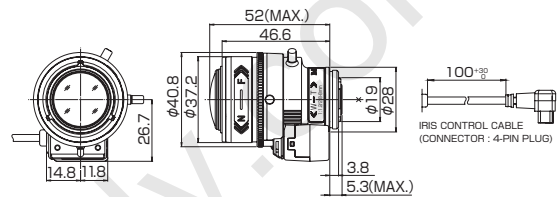

HD Vari-Focal (2.8-8mm)

YV2.8x2.8SA-SA2

2.8x Applicable camera (model) 1 2/3 1/2 1/3 1/4 For Security

Unit : mm

YV2.8x2.8SA-SA2			
Focal Length (mm)		2.8 - 8 (2.8x)	
Iris Range		F1.2 - T360(Equivalent to F360)	
Operation	Zoom	Manual	
	Focus	Manual	
	Iris	Auto (DC type)*1	
Angle Of View (HxV)	1/3"	WIDE	100°00' x 73°45'
		TELE	35°03' x 26°18'
	1/4"	WIDE	73°45' x 54°49'
		TELE	26°18' x 19°44'
Angle Of View (HxV)	1/3"	WIDE	109°50' x 59°51'
		TELE	38°11' x 21°29'
Aspect Ratio 16 : 9	1/4"	WIDE	80°39' x 44°38'
		TELE	28°39' x 16°07'
Focusing Range (From Front Of The Lens) (m)		∞ - 0.3	
Object Dimensions at M.O.D. (HxV) (mm)	1/3"	WIDE	744 x 468
		TELE	197 x 146
	1/4"	WIDE	468 x 323
		TELE	146 x 108
Object Dimensions at M.O.D.(HxV) (mm) Aspect Ratio 16 : 9	1/3"	WIDE	890 x 359
		TELE	216 x 118
	1/4"	WIDE	530 x 256
		TELE	159 x 88
Back Focal Distance (in air) (mm)		7.70	
Exit Pupil Position (From Image Plane) (mm)		314	
Filter Thread (mm)		-	
Mount		CS	
Mass (g)		50	
Coil Resistance		Drive Coil	190Ω
		Damping Coil	500Ω
Current Consumption		23mA(Max.) at DC 4V	
Remarks		•With Metal Mount (*1) When power is turned off, iris will automatically close. YV2.8x2.8SA-SA2L : Long Cable Type(230mm)	