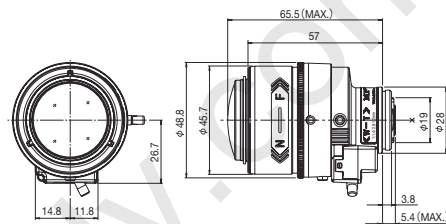

HD Vari-Focal (2.8-12mm)

YV4.3x2.8SA-2

4.3x Applicable camera (model) 1 2/3 1/2 1/3 1/4 For Security

Unit : mm

YV4.3x2.8SA-2

Focal Length (mm)		2.8 - 12 (4.3x)	
Iris Range		F1.4 - Close	
Operation	Zoom	Manual	
	Focus	Manual	
	Iris	Manual	
Angle Of View (HxV)	1/3"	WIDE	100°02' x 74°03'
		TELE	23°26' x 17°36'
	1/4"	WIDE	74°03' x 55°06'
		TELE	17°36' x 13°13'
Angle Of View (HxV)	1/3"	WIDE	109°33' x 60°80'
		TELE	25°31' x 14°23'
Aspect Ratio 16 : 9	1/4"	WIDE	80°56' x 44°51'
		TELE	19°10' x 10°48'
Focusing Range (From Front Of The Lens) (m)		∞ - 0.3	
Object Dimensions at M.O.D. (HxV) (mm)	1/3"	WIDE	753 x 476
		TELE	131 x 98
	1/4"	WIDE	476 x 329
		TELE	98 x 73
Object Dimensions at M.O.D. (HxV) (mm)	1/3"	WIDE	895 x 365
		TELE	143 x 80
	1/4"	WIDE	538 x 260
		TELE	106 x 60
Back Focal Distance (in air) (mm)		7.83	
Exit Pupil Position (From Image Plane) (mm)		455	
Filter Thread (mm)		-	
Mount		CS	
Mass (g)		80	
Remarks		•With Metal Mount	